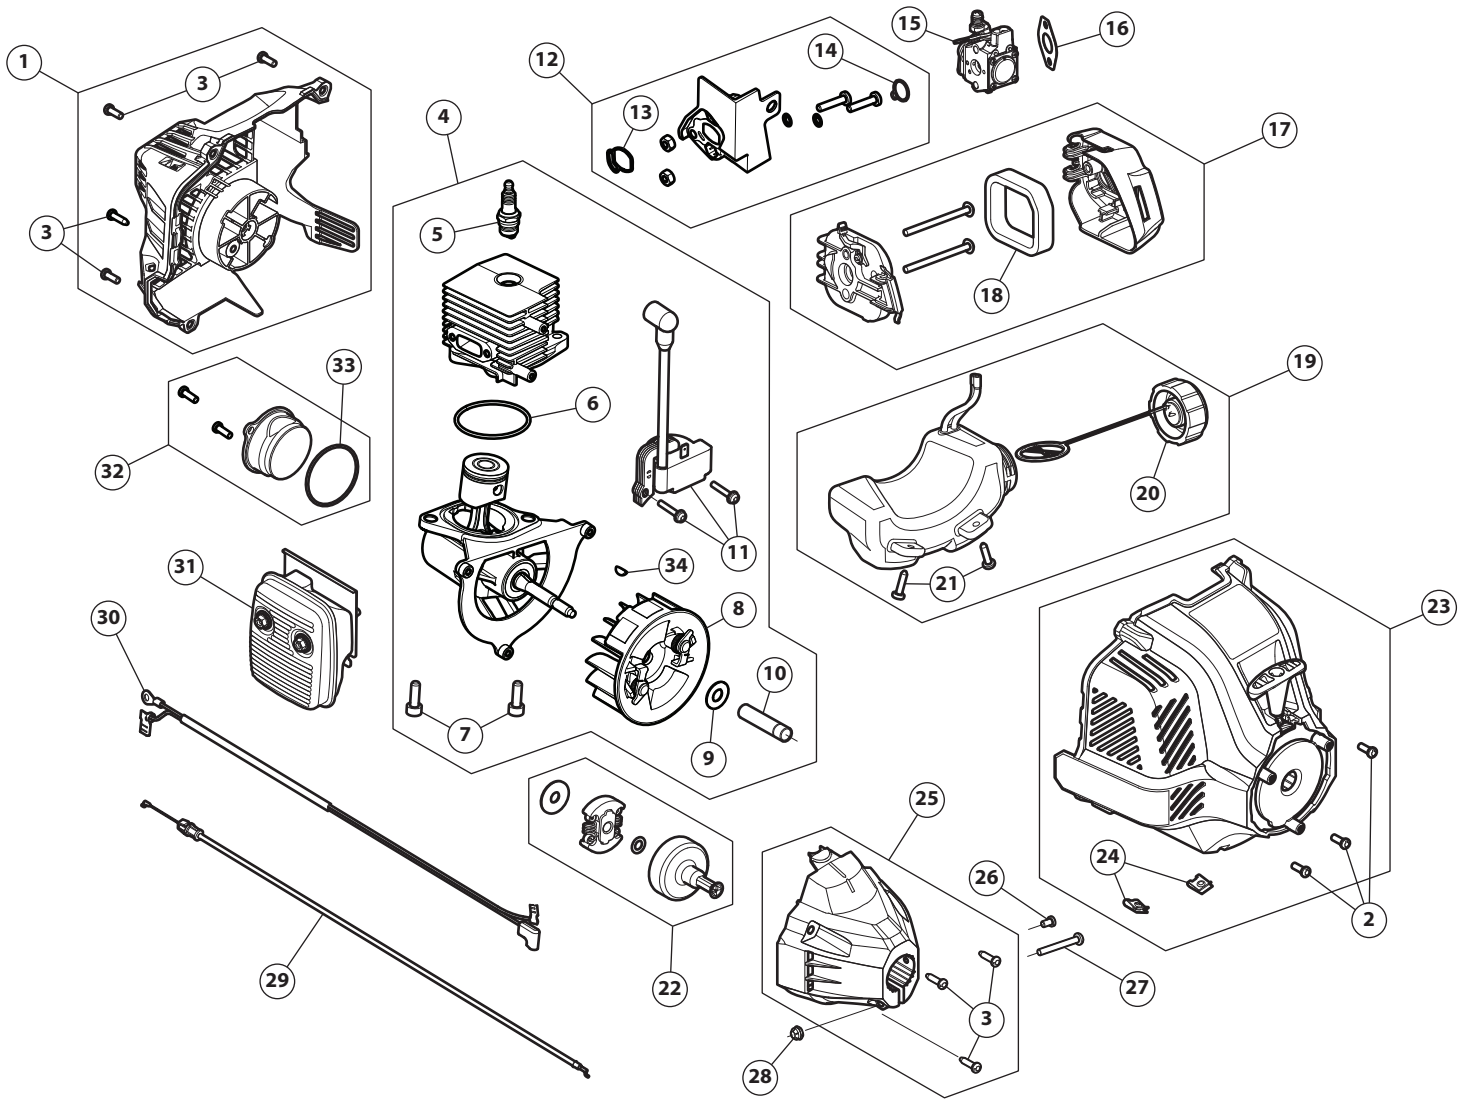

## 2-CYCLE TRIMMER

PPN 41AD25CP900

Item	Part No.	Description	Item	Part No.	Description
1	753-10406	Rear Cover Assembly (includes 3)	18	753-06417	Air Cleaner Filter
2	791-182195	Screw	19	753-06183	Fuel Tank Assembly (includes 20 & 21)
3	710-04194	Screw	20	791-182612	Fuel Tank Cap
4	841-0141825	Short Block Assembly (incl. 5 - 11 & 32 - 34)	21	791-181930	Fuel Tank Screw
5	753-06847	Spark Plug	22	753-05860	Clutch Assembly
6	753-09085	Crankcase O-Ring	23	841-0143815	Starter Housing (includes 2 & 24)
7	710-06241	Crankcase Bolt	24	791-182366	U-shaped Nut
8	753-09125	Flywheel Assembly	25	753-10405	Clutch Cover (includes 3)
9	753-06247	Washer	26	791-182519	Anti-rotation Screw
10	750-04434	Spacer	27	2986	Clamp Screw
11	753-10464	Module Assembly	28	712-0161	Clamp Nut
12	753-09105	Insulator Assembly (includes 13 & 14)	29	746-06311A	Throttle Cable
13	721-04973	Insulator O-Ring	30	794-00244	Lead Wires
14	721-04972	Carburetor O-Ring	31	841-0141845	Muffler Assembly
15	753-06190	Carburetor	32	841-0143015	Crankcase Cover Assembly (includes 33)
16	753-06253	Carburetor Gasket	33	753-09086	O-Ring
17	753-10524	Air Cleaner Cover Assembly (includes 18)	34	914-04016	Flywheel Key