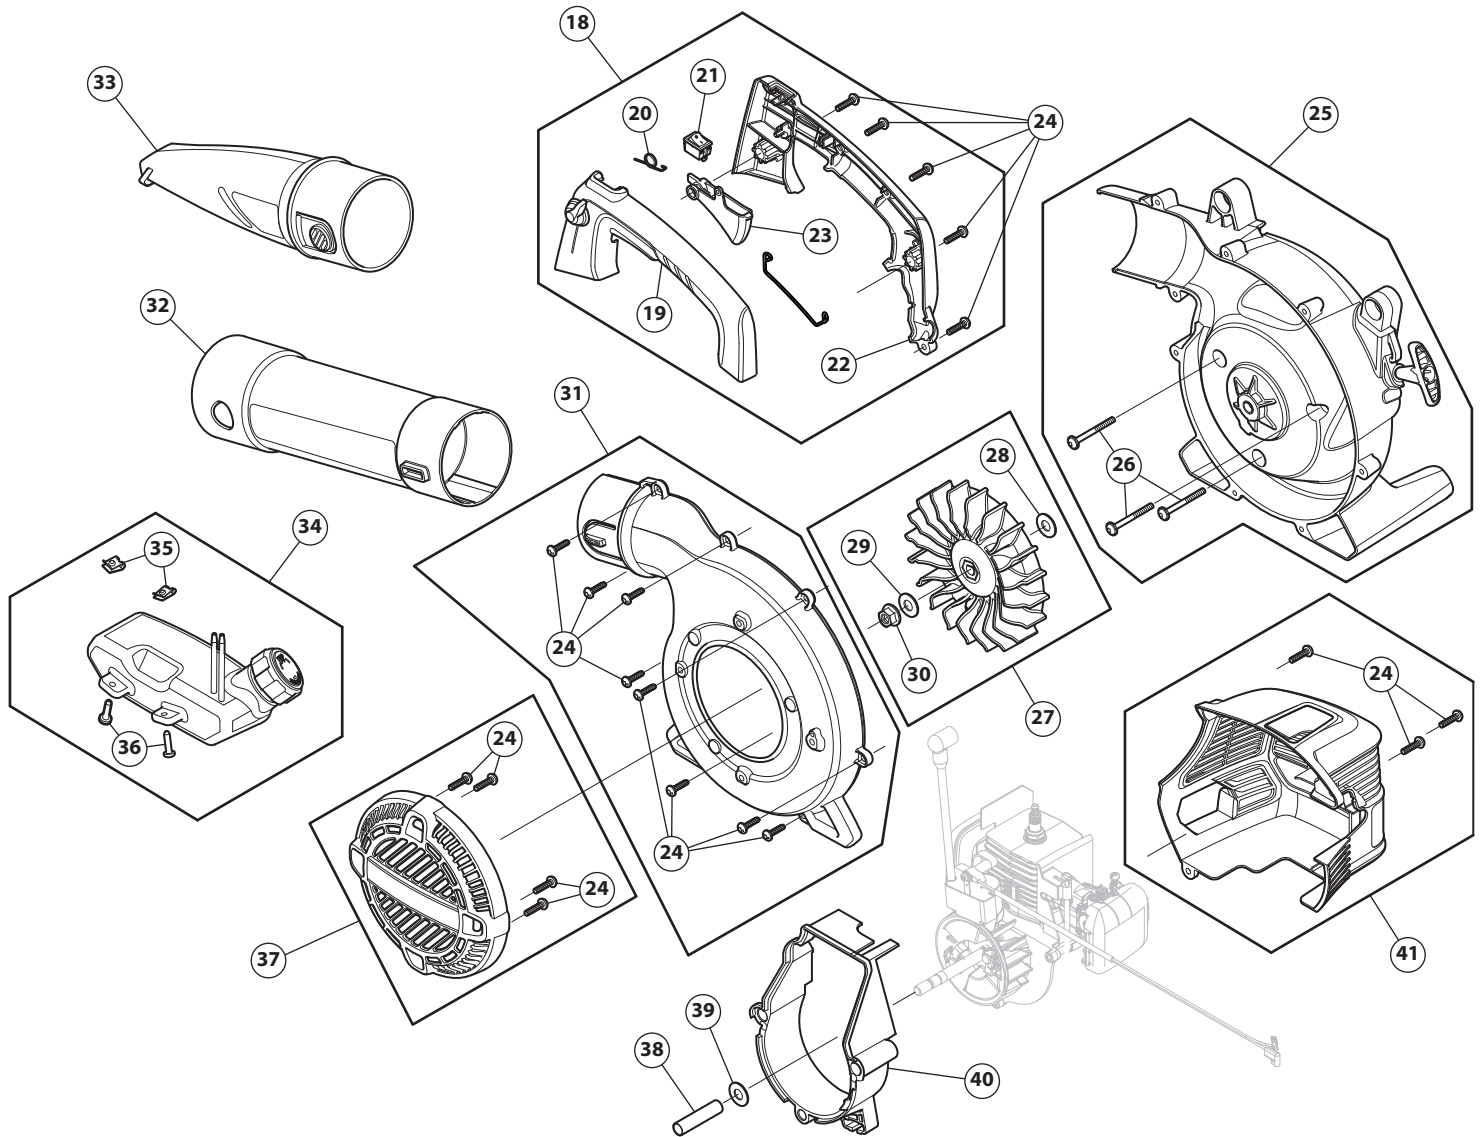

REPLACEMENT PARTS - MODEL Y25PB

2-CYCLE BLOWER

PPN 41AR25PB900

Item	Part No.	Description	Item	Part No.	Description
1	753-08712	Shortblock Assembly	10	746-05226	Throttle Cable
2	753-06847	Spark Plug	11	753-08490	Flywheel Assembly
3	753-06189	Insulator Assembly	12	753-08489	Module Assembly
4	753-06185	O-Ring	13	710-06301	Screw
5	753-06190	Carburetor	14	753-08488	Muffler Assembly (includes 15, 16 and 17)
6	753-06253	Carburetor Gasket	15	753-06294	Muffler Screws
7	753-08498	Air Cleaner Assembly	16	791-182568	Washers
8	791-181757	Air Cleaner Filter	17	721-04801	Muffler Gasket
9	725-06313	Lead Wire			

REPLACEMENT PARTS - MODEL Y25PB

2-CYCLE BLOWER

PPN 41AR25PB900

Item	Part No.	Description	Item	Part No.	Description
18	753-08532	Handle Assembly	30	712-04137	Nut
19	841-012313S	Handle (LH)	31	753-08533	Impeller Housing Assembly (LH) (incl. 24)
20	753-05007	Trigger Spring	32	731-10598	Upper Blower Tube
21	725-05280	On/Off Switch	33	731-11154	Blower Nozzle
22	731-10776-10	Handle (RH)	34	753-08508	Fuel Tank Assembly
23	731-09987-1	Throttle Trigger	35	791-182366	U-Shaped Nut
24	710-04194	Screw	36	791-181930	Screw
25	753-08534	Impeller Housing Assembly (RH) (incl. 26)	37	753-08494	Intake Cover (includes 24)
26	710-06341	Screw	38	750-06367	Shaft Spacer
27	753-08491	Impeller Assembly	39	736-05080	Washer
28	736-05080	Washer	40	753-08496	Engine Adapter (includes 26)
29	736-04110A	Lock Washer	41	753-08510	Engine Cover Housing (includes 24)