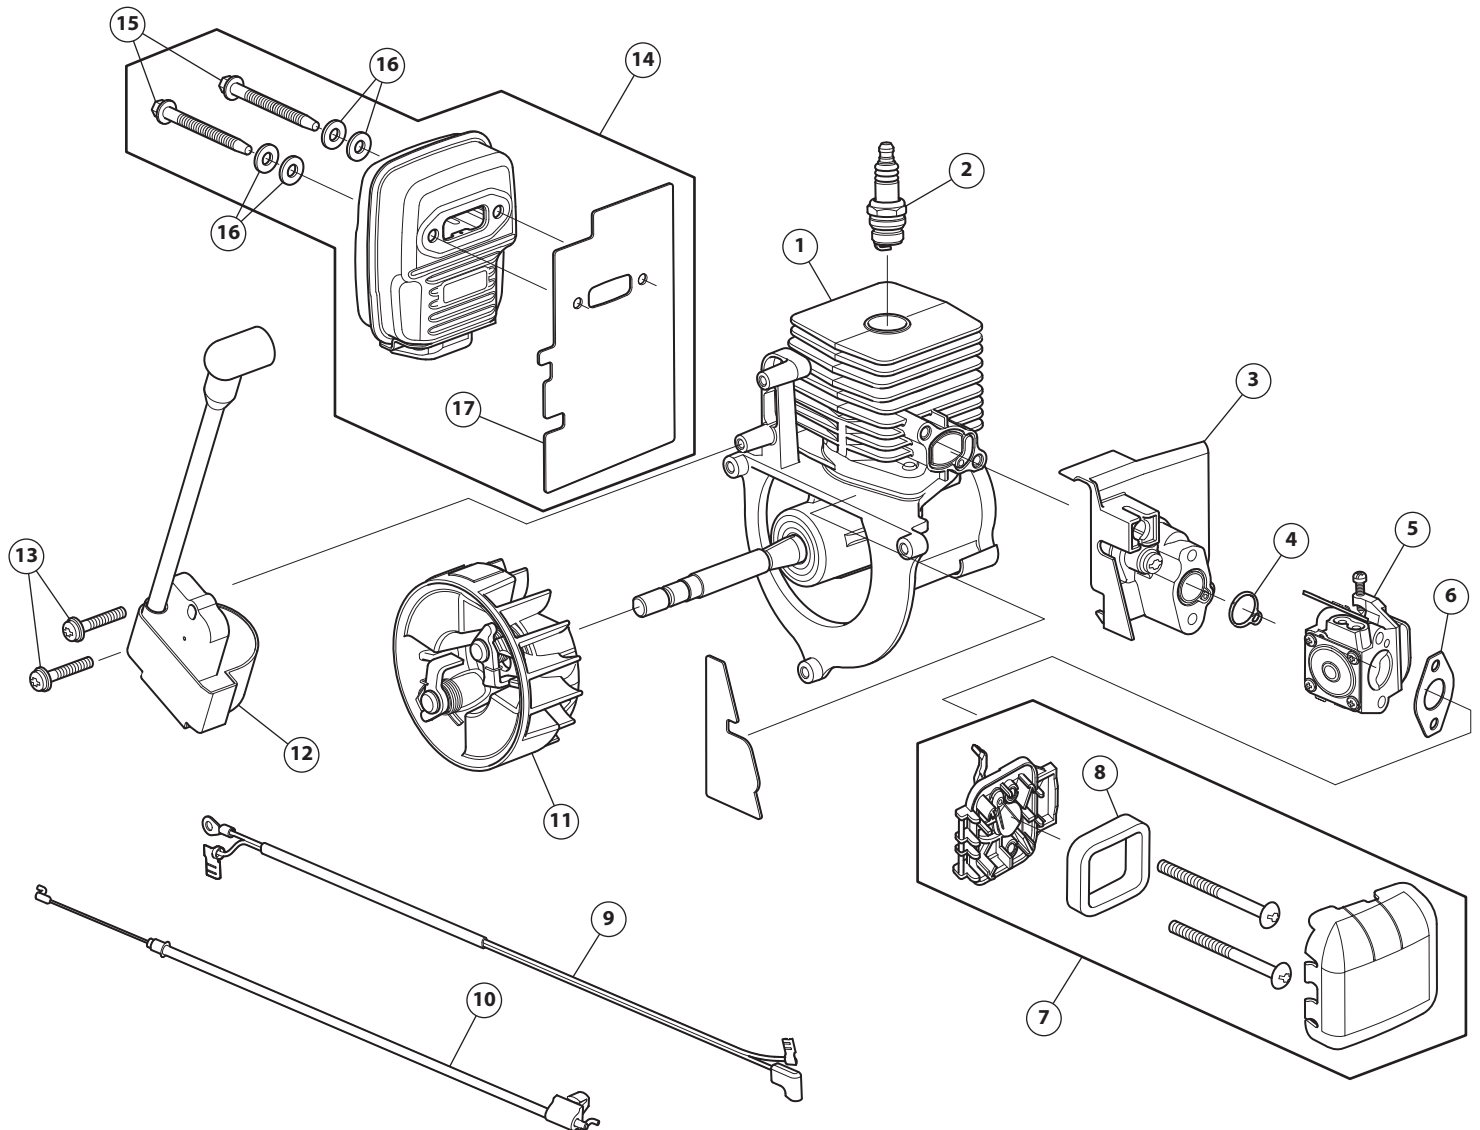

REPLACEMENT PARTS - MODEL Y25PB

2-CYCLE BLOWER

PPN 41AR25PB900

Item	Part No.	Description	Item	Part No.	Description
1	753-08712	Shortblock Assembly	10	746-05226	Throttle Cable
2	753-06847	Spark Plug	11	753-08490	Flywheel Assembly
3	753-06189	Insulator Assembly	12	753-08489	Module Assembly
4	753-06185	O-Ring	13	710-06301	Screw
5	753-06190	Carburetor	14	753-08488	Muffler Assembly (includes 15, 16 and 17)
6	753-06253	Carburetor Gasket	15	753-06294	Muffler Screws
7	753-08498	Air Cleaner Assembly	16	791-182568	Washers
8	791-181757	Air Cleaner Filter	17	721-04801	Muffler Gasket
9	725-06313	Lead Wire			

REPLACEMENT PARTS - MODEL Y25PB

2-CYCLE BLOWER

PPN 41AR25PB900

Item	Part No.	Description	Item	Part No.	Description
18	753-08532	Handle Assembly	30	712-04137	Nut
19	841-012313S	Handle (LH)	31	753-08533	Impeller Housing Assembly (LH) (incl. 24)
20	753-05007	Trigger Spring	32	731-10598	Upper Blower Tube
21	725-05280	On/Off Switch	33	731-11154	Blower Nozzle
22	731-10776-10	Handle (RH)	34	753-08508	Fuel Tank Assembly
23	731-09987-1	Throttle Trigger	35	791-182366	U-Shaped Nut
24	710-04194	Screw	36	791-181930	Screw
25	753-08534	Impeller Housing Assembly (RH) (incl. 26)	37	753-08494	Intake Cover (includes 24)
26	710-06341	Screw	38	750-06367	Shaft Spacer
27	753-08491	Impeller Assembly	39	736-05080	Washer
28	736-05080	Washer	40	753-08496	Engine Adapter (includes 26)
29	736-04110A	Lock Washer	41	753-08510	Engine Cover Housing (includes 24)