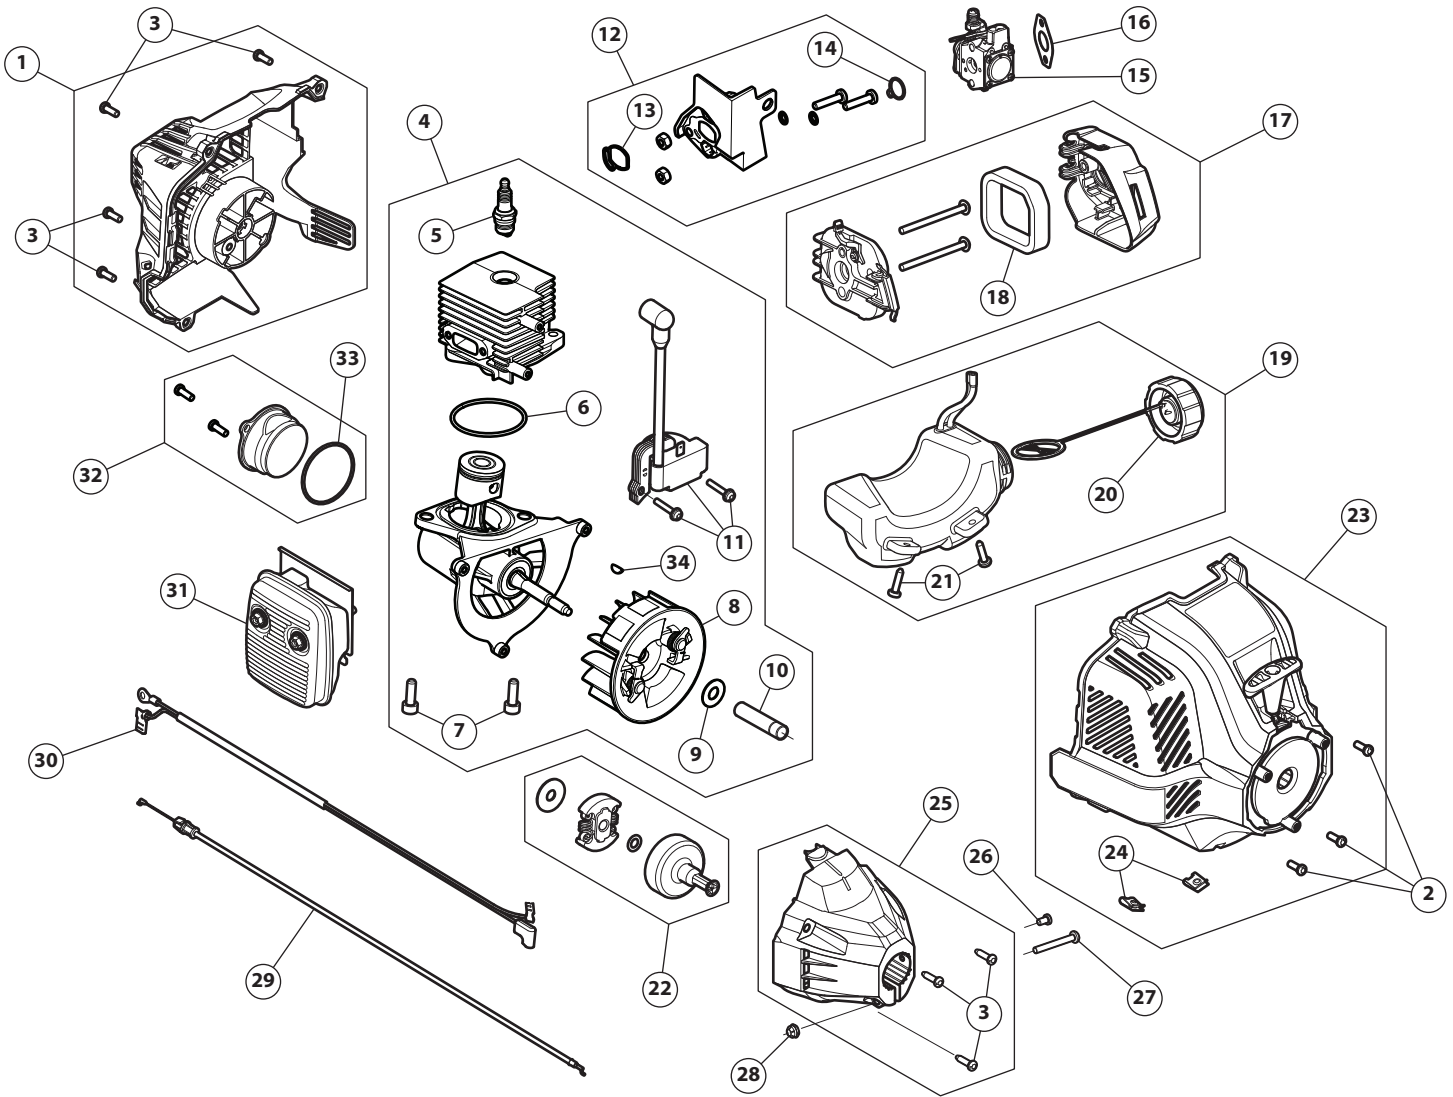

REPLACEMENT PARTS - MODEL TBE252

2-CYCLE LAWN EDGER

PPN 41ADE252766

Item	Part No.	Description	Item	Part No.	Description
1	753-10406	Rear Cover Assembly (includes 3)	18	753-06417	Air Cleaner Filter
2	791-182195	Housing Screw	19	753-06183	Fuel Tank Assembly (includes 20 & 21)
3	710-04194	Cover Screw	20	791-182612	Fuel Tank Cap
4	841-0141825	Short Block Assembly (incl. 5 - 11 & 32 - 34)	21	9206A	Fuel Tank Screw
5	753-06847	Spark Plug	22	753-05860	Clutch Assembly
6	753-09085	Crankcase O-Ring	23	841-0143815	Starter Housing (includes 2 & 24)
7	710-06241	Crankcase Bolt	24	791-182366	U-shaped Nut
8	753-09125	Flywheel Assembly	25	753-10405	Clutch Cover (includes 3)
9	753-06247	Washer	26	791-182519	Anti-rotation Screw
10	750-04434	Spacer	27	2986	Clamp Screw
11	753-10464	Module Assembly	28	712-0161	Clamp Nut
12	753-09105	Insulator Assembly (includes 13 & 14)	29	746-06311A	Throttle Cable
13	721-04973	Insulator O-Ring	30	794-00244	Lead Wires
14	721-04972	Carburetor O-Ring	31	841-0141845	Muffler Assembly
15	753-06190	Carburetor	32	841-0143015	Crankcase Cover Assembly (includes 33)
16	753-06253	Carburetor Gasket	33	753-09086	O-Ring
17	753-10524	Air Cleaner Cover Assembly (includes 18)	34	914-04016	Flywheel Key

REPLACEMENT PARTS - MODEL TBE252

2-CYCLE LAWN EDGER

PPN 41ADE252766

Item	Part No.	Description
35	753-08344	Throttle Housing Assem. (includes 36 - 39)
36	731-08433C-10	Throttle Trigger Lock-Out
37	791-182405	Trigger Switch Assembly
38	753-05007	Throttle Trigger Spring
39	731-04970B-10	Throttle Trigger
40	753-06880	Upper Shaft Housing Assembly
41	753-06039	Handle Assembly (includes 42)
42	753-06040	Handle Bolt
43	753-1190	Split Boom Coupler (includes 44)
44	791-182057	Anti-Rotation Screw