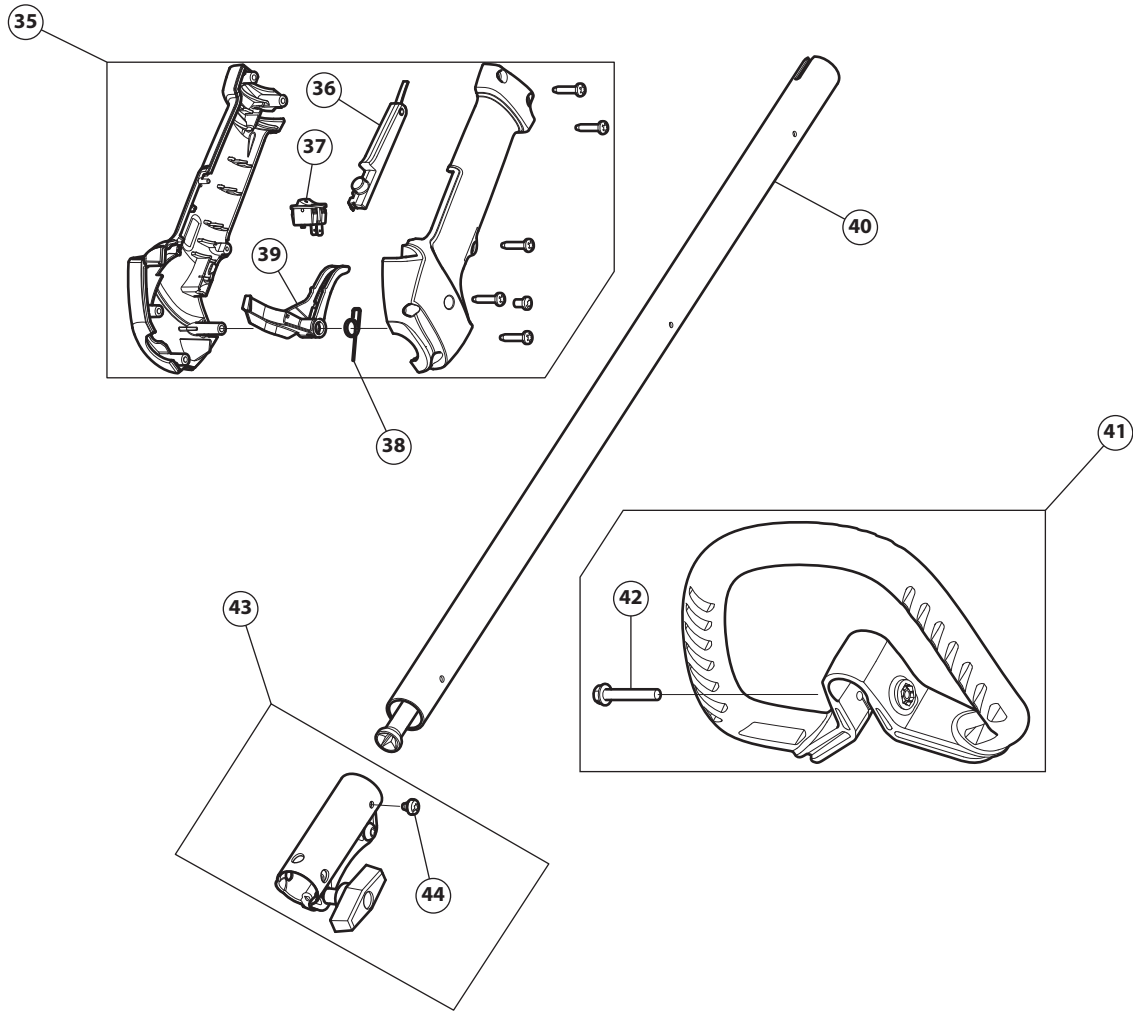

REPLACEMENT PARTS - MODEL TBE252

2-CYCLE LAWN EDGER

PPN 41ADE252766

Item	Part No.	Description	Item	Part No.	Description
1	753-10406	Rear Cover Assembly (includes 3)	18	753-06417	Air Cleaner Filter
2	791-182195	Housing Screw	19	753-06183	Fuel Tank Assembly (includes 20 & 21)
3	710-04194	Cover Screw	20	791-182612	Fuel Tank Cap
4	841-0141825	Short Block Assembly (incl. 5 - 11 & 32 - 34)	21	9206A	Fuel Tank Screw
5	753-06847	Spark Plug	22	753-05860	Clutch Assembly
6	753-09085	Crankcase O-Ring	23	841-0143815	Starter Housing (includes 2 & 24)
7	710-06241	Crankcase Bolt	24	791-182366	U-shaped Nut
8	753-09125	Flywheel Assembly	25	753-10405	Clutch Cover (includes 3)
9	753-06247	Washer	26	791-182519	Anti-rotation Screw
10	750-04434	Spacer	27	2986	Clamp Screw
11	753-10464	Module Assembly	28	712-0161	Clamp Nut
12	753-09105	Insulator Assembly (includes 13 & 14)	29	746-06311A	Throttle Cable
13	721-04973	Insulator O-Ring	30	794-00244	Lead Wires
14	721-04972	Carburetor O-Ring	31	841-0141845	Muffler Assembly
15	753-06190	Carburetor	32	841-0143015	Crankcase Cover Assembly (includes 33)
16	753-06253	Carburetor Gasket	33	753-09086	O-Ring
17	753-10524	Air Cleaner Cover Assembly (includes 18)	34	914-04016	Flywheel Key

REPLACEMENT PARTS - MODEL TBE252

2-CYCLE LAWN EDGER

PPN 41ADE252766

Item	Part No.	Description
35	753-08344	Throttle Housing Assem. (includes 36 - 39)
36	731-08433C-10	Throttle Trigger Lock-Out
37	791-182405	Trigger Switch Assembly
38	753-05007	Throttle Trigger Spring
39	731-04970B-10	Throttle Trigger
40	753-06880	Upper Shaft Housing Assembly
41	753-06039	Handle Assembly (includes 42)
42	753-06040	Handle Bolt
43	753-1190	Split Boom Coupler (includes 44)
44	791-182057	Anti-Rotation Screw