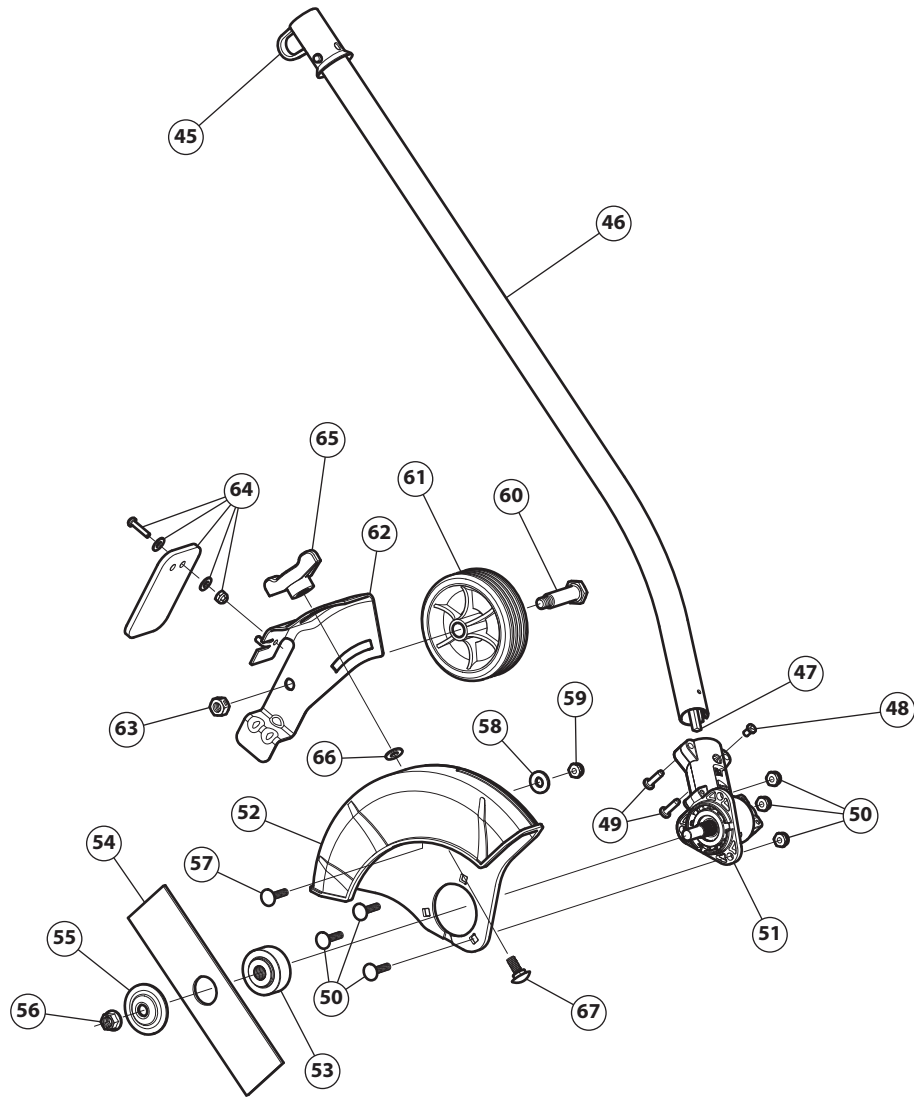

REPLACEMENT PARTS - MODEL TBE252

2-CYCLE LAWN EDGER

PPN 41ADE252766

Item	Part No.	Description	Item	Part No.	Description
45	1831	Hanger	57	710-04063	Wheel Bracket Mounting Bolt
46	753-08036	Boom Assembly	58	3010	Washer
47	753-05267	Drive Shaft	59	2952	Nut
48	791-182519	Anti-Rotation Screw	60	791-180776	Shoulder Bolt
49	791-182195	Boom Mounting Hardware	61	6356	Wheel
50	753-1217	Guard Mounting Hardware	62	753-08021	Edger Guide
51	753-04258	Gearbox Assembly	63	712-3000	Nut
52	753-08019	Blade Guard	64	753-08020	Deflector (with Hardware)
53	792-10785	Spacer	65	720-04124	Edger Guide Knob
54	791-613223B	Blade	66	736-04107	Washer
55	791-147490	Blade Clamp Washer	67	710-0451	Bolt
56	712-04105	Blade Retainer Nut