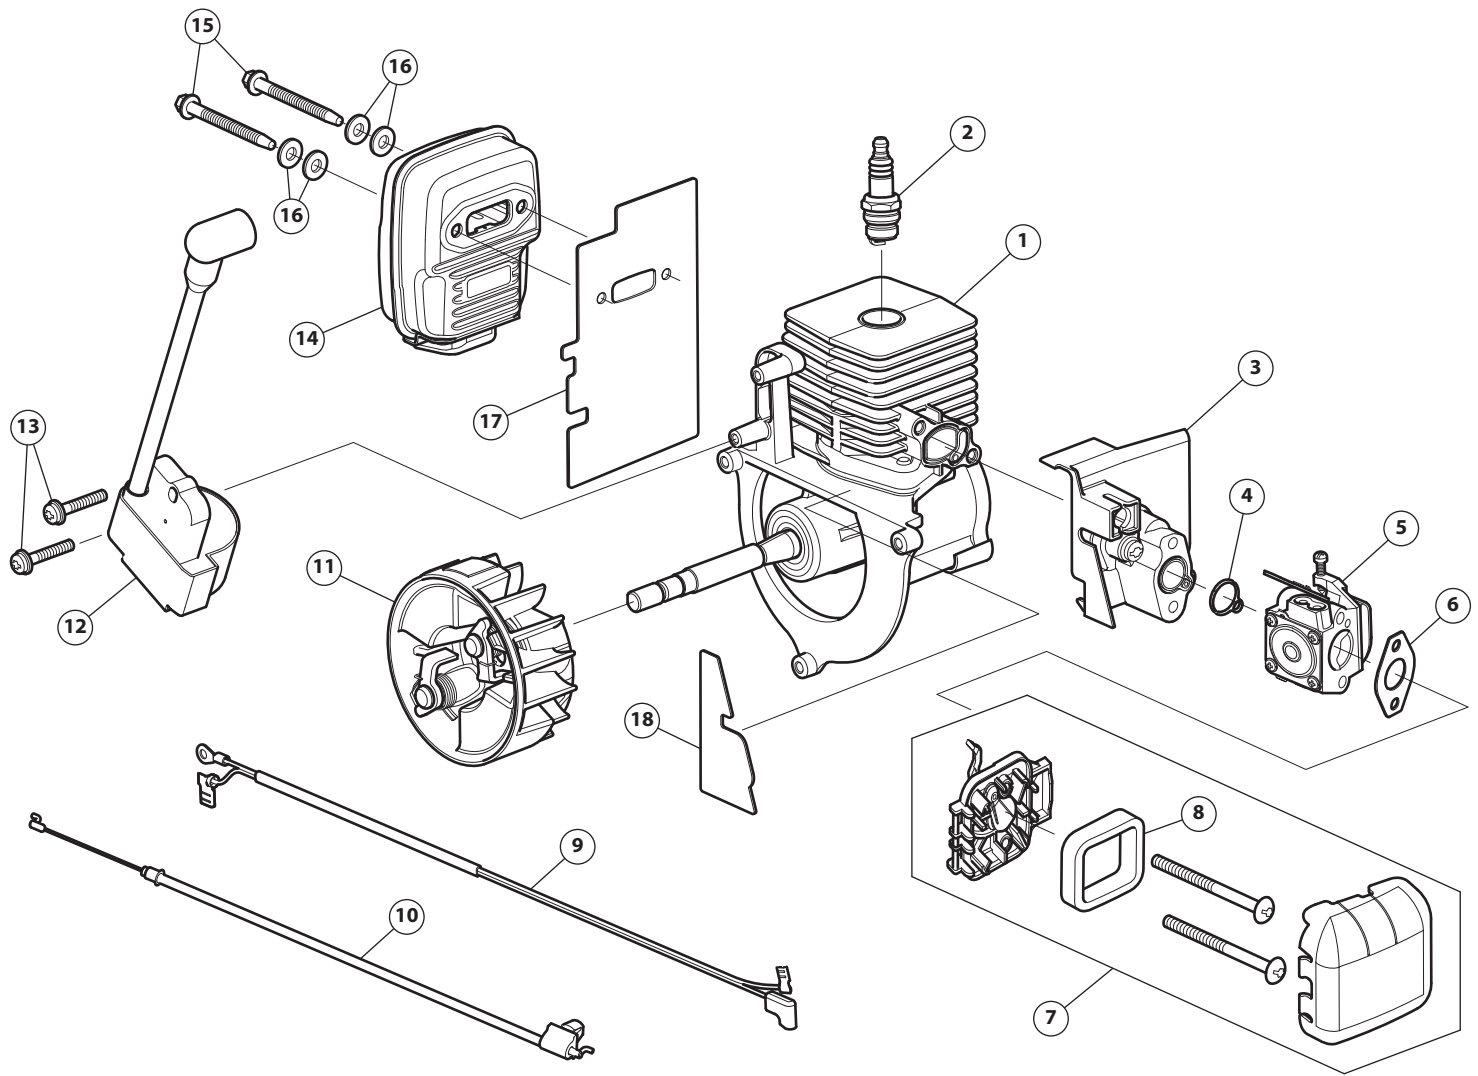

# REPLACEMENT PARTS - MODEL Y25B

## 2-CYCLE BLOWER

PPN 41ARY25B900

Item	Part No.	Description	Item	Part No.	Description
1	753-09204	Shortblock Assembly	10	746-05226	Throttle Cable
2	753-06847	Spark Plug	11	753-08490	Flywheel Assembly
3	753-06189	Insulator Assembly (includes 4)	12	753-08489	Module Assembly (includes 13)
4	753-06185	O-Ring	13	710-06301	Screw
5	753-06190	Carburetor	14	753-08488	Muffler Assembly (includes 15 - 17)
6	753-06253	Carburetor Gasket	15	753-06294	Muffler Screws
7	753-08498	Air Cleaner Assembly (includes 8)	16	2592	Washers
8	791-181757	Air Cleaner Filter	17	721-04801	Muffler Gasket
9	725-06313	Lead Wire	18	721-04824	Shortblock Gasket

## 2-CYCLE BLOWER

PPN 41ARY25B900

Item	Part No.	Description	Item	Part No.	Description
19	753-09484	Handle Assembly (includes 20 - 25)	31	712-04137	Nut
20	731-11027-48	Handle (LH)	32	753-09485	Impeller Housing Assembly (LH) (includes 25)
21	753-05007	Trigger Spring	33	731-10598	Upper Blower Tube
22	791-182405	On/Off Switch	34	731-10604	Blower Nozzle
23	731-10776A-48	Handle (RH)	35	753-08500	Fuel Tank Assembly (includes 36 & 37)
24	731-09987-1	Throttle Trigger	36	791-182366	U-Shaped Nut
25	710-04194	Screw	37	9206A	Screw
26	753-08676	Impeller Housing Assembly (RH)	38	753-08494	Intake Cover (includes 25)
27	710-06341	Screw	39	750-06367	Shaft Spacer
28	753-08491	Impeller Assembly (includes 29 - 31)	40	753-08496	Engine Adapter (includes 27)
29	736-05080	Washer	41	753-08510	Engine Cover Housing (includes 25)
30	736-04110A	Lock Washer			