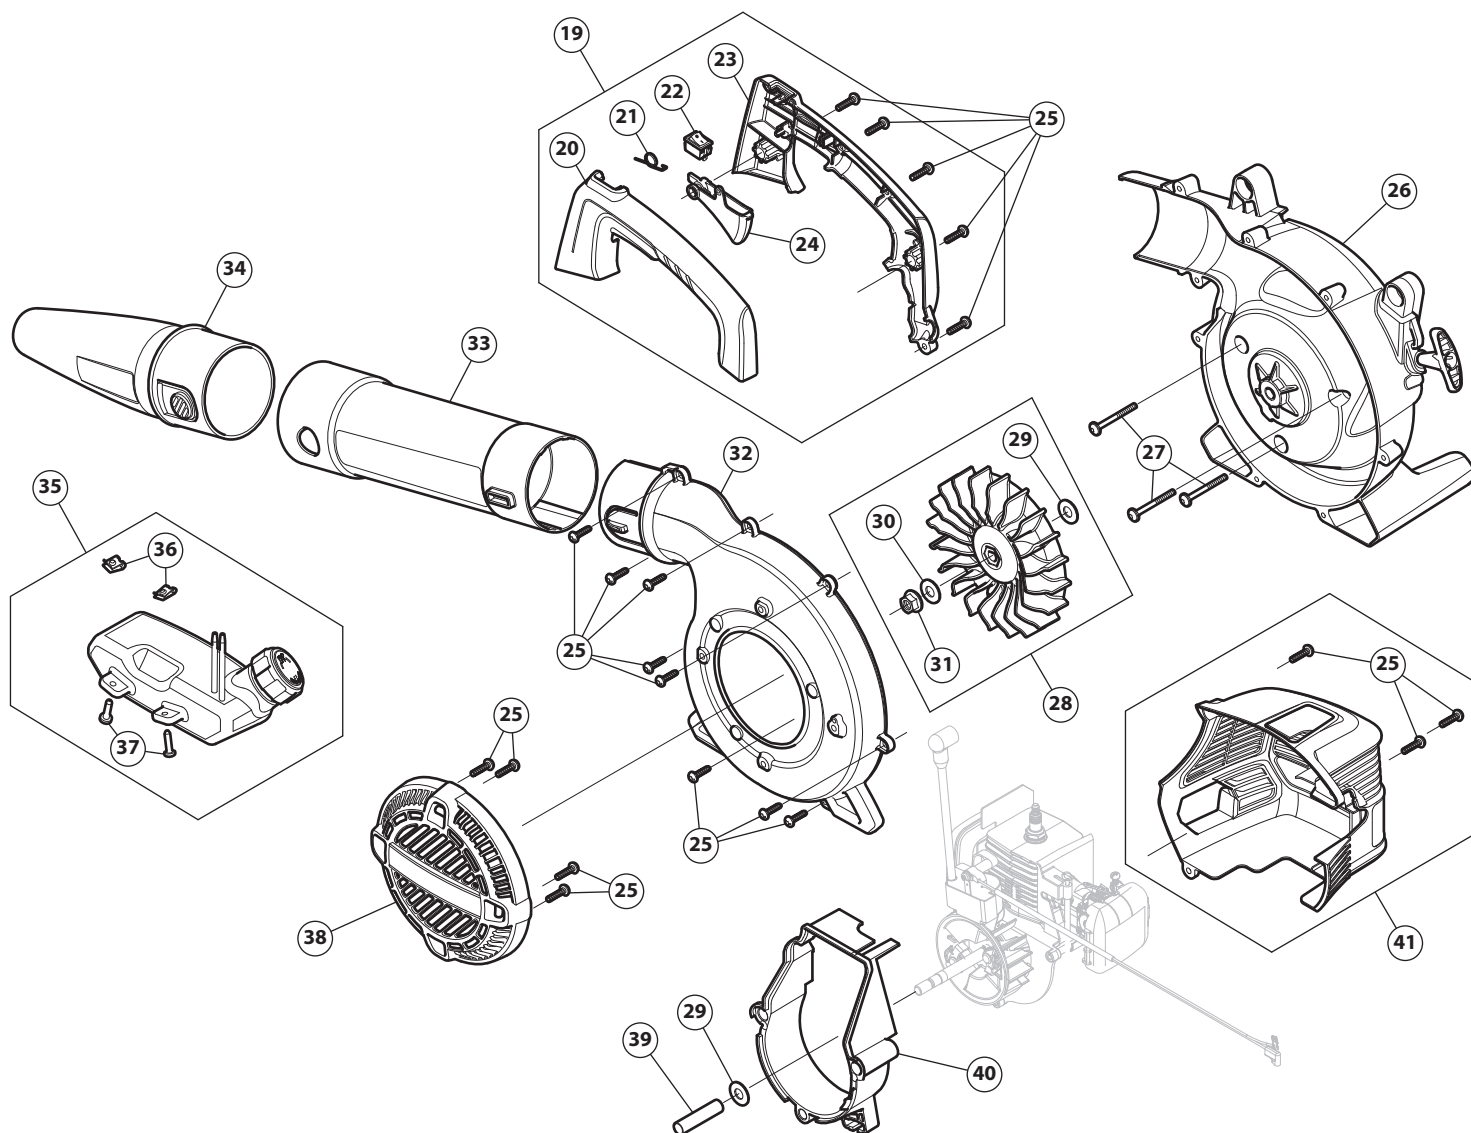

# REPLACEMENT PARTS - MODEL Y25B

## 2-CYCLE BLOWER

PPN 41ARY25B900

Item	Part No.	Description	Item	Part No.	Description
1	753-09204	Shortblock Assembly	10	746-05226	Throttle Cable
2	753-06847	Spark Plug	11	753-08490	Flywheel Assembly
3	753-06189	Insulator Assembly (includes 4)	12	753-08489	Module Assembly (includes 13)
4	753-06185	O-Ring	13	710-06301	Screw
5	753-06190	Carburetor	14	753-08488	Muffler Assembly (includes 15 - 17)
6	753-06253	Carburetor Gasket	15	753-06294	Muffler Screws
7	753-08498	Air Cleaner Assembly (includes 8)	16	2592	Washers
8	791-181757	Air Cleaner Filter	17	721-04801	Muffler Gasket
9	725-06313	Lead Wire	18	721-04824	Shortblock Gasket

## 2-CYCLE BLOWER

PPN 41ARY25B900

Item	Part No.	Description	Item	Part No.	Description
19	753-09484	Handle Assembly (includes 20 - 25)	31	712-04137	Nut
20	731-11027-48	Handle (LH)	32	753-09485	Impeller Housing Assembly (LH) (includes 25)
21	753-05007	Trigger Spring	33	731-10598	Upper Blower Tube
22	791-182405	On/Off Switch	34	731-10604	Blower Nozzle
23	731-10776A-48	Handle (RH)	35	753-08500	Fuel Tank Assembly (includes 36 & 37)
24	731-09987-1	Throttle Trigger	36	791-182366	U-Shaped Nut
25	710-04194	Screw	37	9206A	Screw
26	753-08676	Impeller Housing Assembly (RH)	38	753-08494	Intake Cover (includes 25)
27	710-06341	Screw	39	750-06367	Shaft Spacer
28	753-08491	Impeller Assembly (includes 29 - 31)	40	753-08496	Engine Adapter (includes 27)
29	736-05080	Washer	41	753-08510	Engine Cover Housing (includes 25)
30	736-04110A	Lock Washer			