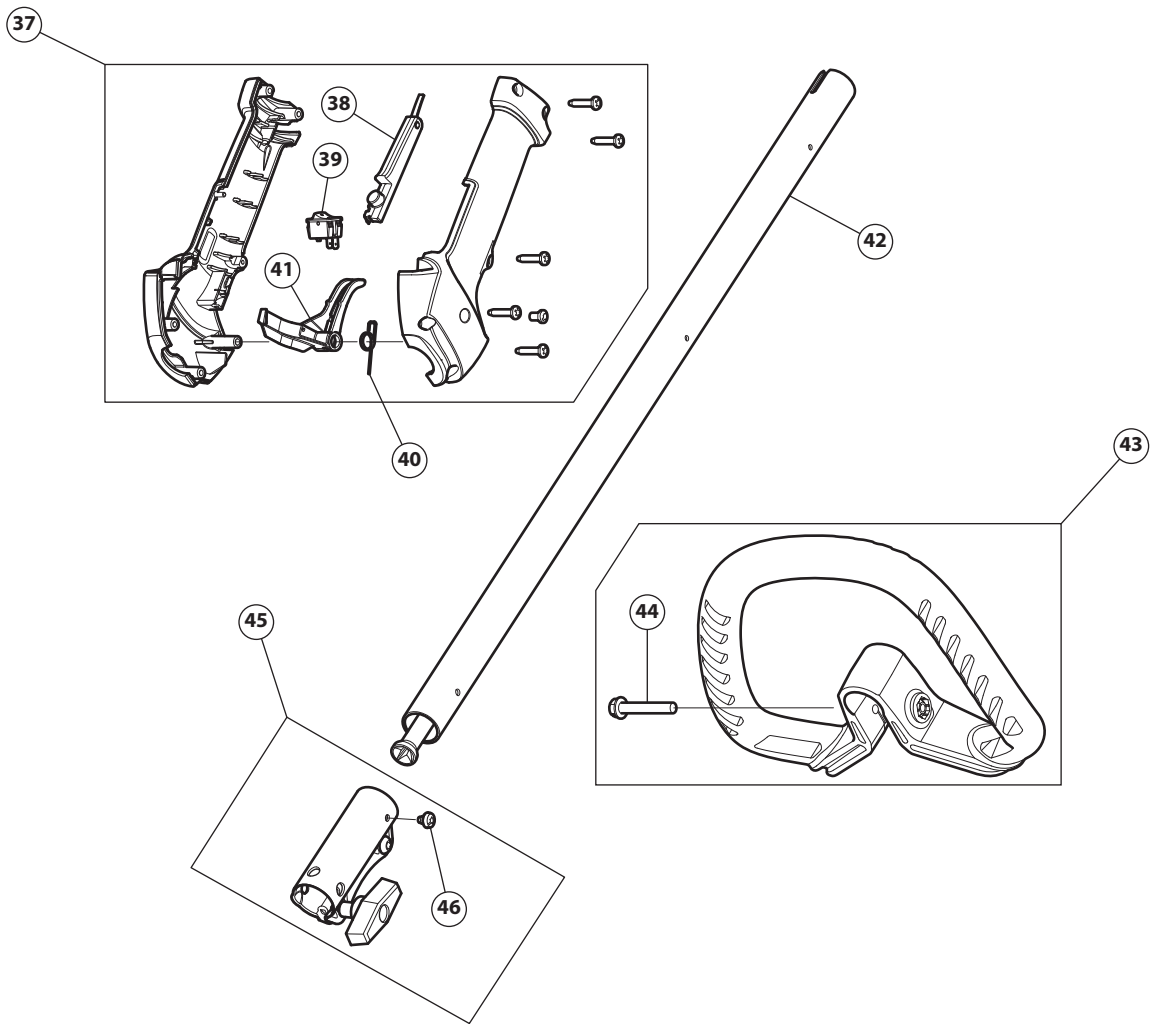

REPLACEMENT PARTS - MODEL TB27S EC

2-CYCLE TRIMMER

PPN 41AD27EC866

Item	Part No.	Description	Item	Part No.	Description
1	841-015769S	Starter Assembly (includes 2 & 3)	19	753-06190	Carburetor
2	791-181862	Starter Screw	20	753-06253	Carburetor Gasket
3	753-06244	Starter Assembly Guard (includes 2)	21	753-10084	Air Cleaner Assembly (includes 22)
4	753-06245	Rear Engine Cover (includes 5)	22	753-06954	Air Cleaner Filter
5	791-181345	Cover Screw	23	753-06250	Fuel Tank Assembly (includes 24 & 25)
6	753-08745	Muffler Assembly	24	753-06857	Fuel Tank Cap
7	753-11300	Short Block Assembly (includes 8 - 15)	25	791-181930	Fuel Tank Screw
8	753-06847	Spark Plug	26	753-05860	Clutch Assembly
9	710-04715	Cylinder Bolt	27	946-04824	Throttle Cable
10	753-08357	Module Assembly	28	753-08358	Lead Wires
11	753-06827	Cylinder Gasket	29	753-06091	Pawl Assembly
12	753-06246	Flywheel Assembly	30	753-06104	Adapter
13	753-06247	Washer	31	753-08250	Clutch Cover Assembly (includes 32 - 36)
14	753-06248	Spacer	32	791-182519	Anti-rotation Screw
15	914-04016	Flywheel Key	33	9689A	Clamp Screw
16	753-06189	Insulator Assembly (includes 17 & 18)	34	712-0161	Clamp Nut
17	753-06184	Insulator O-Ring	35	791-182366	U-shaped Nut
18	753-06185	Carburetor O-Ring	36	791-182195	Screw

REPLACEMENT PARTS - MODEL TB27S EC

2-CYCLE TRIMMER

PPN 41AD27EC866

Item	Part No.	Description
37	753-08344	Throttle Housing Assembly (includes 38 - 41)
38	731-08433C-10	Throttle Trigger Lock-Out
39	791-182405	Trigger Switch Assembly
40	753-05007	Throttle Trigger Spring
41	731-04970B-10	Throttle Trigger
42	753-06880	Upper Shaft Housing Assembly
43	753-06039	Handle Assembly (includes 44)
44	753-06040	Handle Bolt
45	753-1190	Split Boom Coupler (includes 46)
46	791-182057	Anti-Rotation Screw