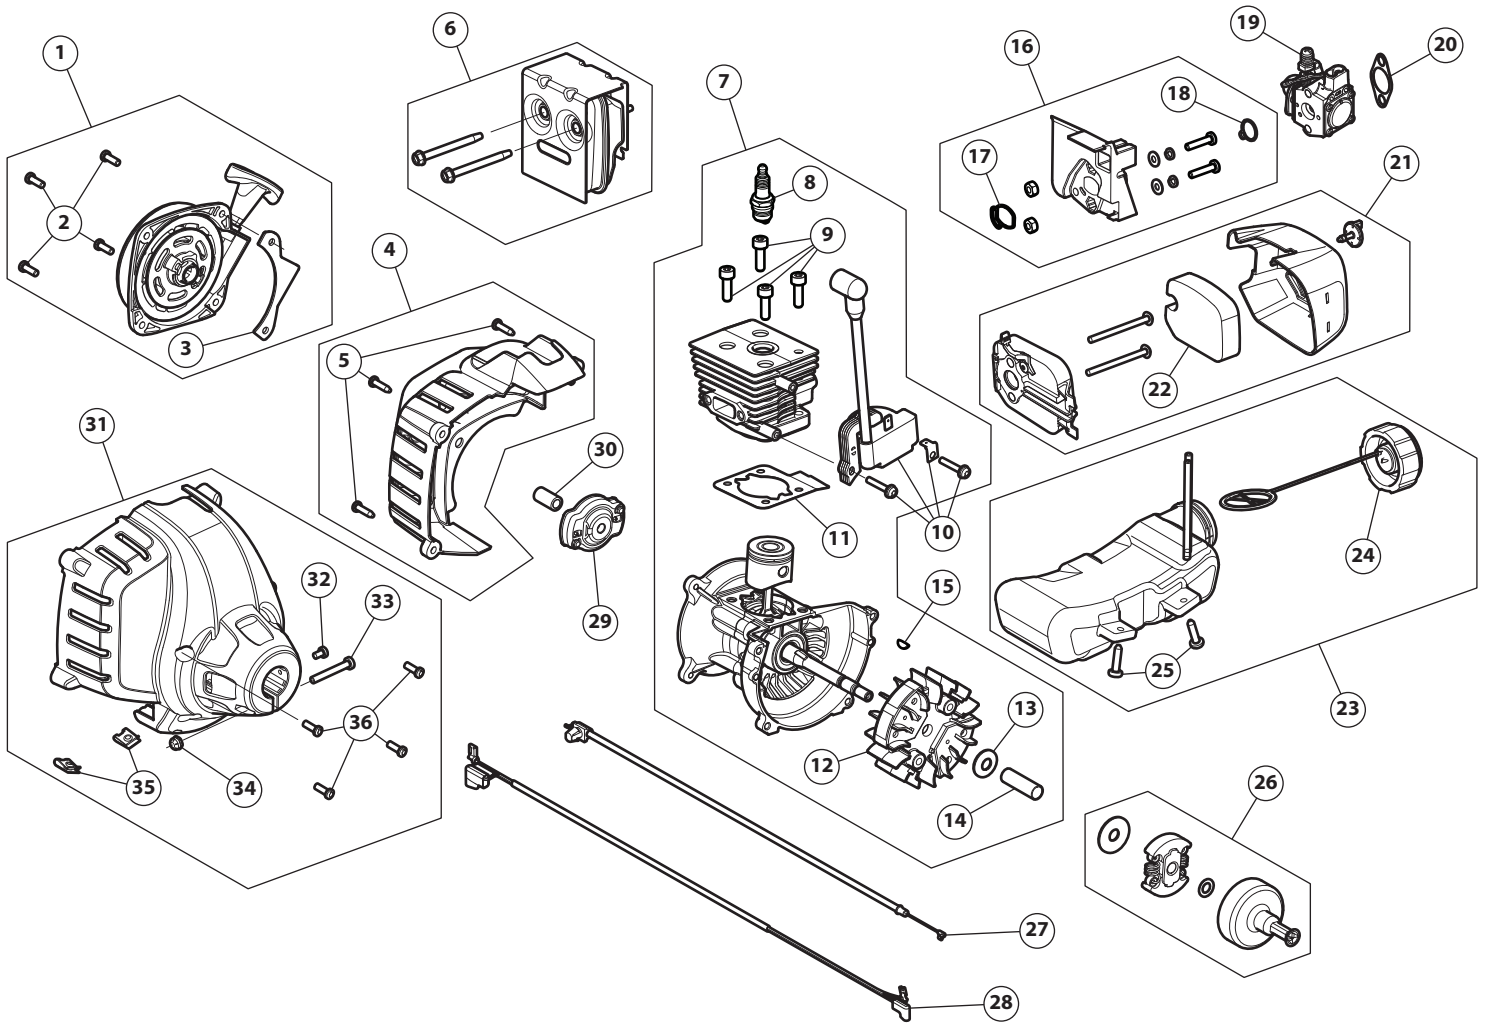

REPLACEMENT PARTS - MODEL TB27S EC

2-CYCLE TRIMMER

PPN 41AD27EC866

Item	Part No.	Description	Item	Part No.	Description
1	841-015769S	Starter Assembly (includes 2 & 3)	19	753-06190	Carburetor
2	791-181862	Starter Screw	20	753-06253	Carburetor Gasket
3	753-06244	Starter Assembly Guard (includes 2)	21	753-10084	Air Cleaner Assembly (includes 22)
4	753-06245	Rear Engine Cover (includes 5)	22	753-06954	Air Cleaner Filter
5	791-181345	Cover Screw	23	753-06250	Fuel Tank Assembly (includes 24 & 25)
6	753-08745	Muffler Assembly	24	753-06857	Fuel Tank Cap
7	753-11300	Short Block Assembly (includes 8 - 15)	25	791-181930	Fuel Tank Screw
8	753-06847	Spark Plug	26	753-05860	Clutch Assembly
9	710-04715	Cylinder Bolt	27	946-04824	Throttle Cable
10	753-08357	Module Assembly	28	753-08358	Lead Wires
11	753-06827	Cylinder Gasket	29	753-06091	Pawl Assembly
12	753-06246	Flywheel Assembly	30	753-06104	Adapter
13	753-06247	Washer	31	753-08250	Clutch Cover Assembly (includes 32 - 36)
14	753-06248	Spacer	32	791-182519	Anti-rotation Screw
15	914-04016	Flywheel Key	33	9689A	Clamp Screw
16	753-06189	Insulator Assembly (includes 17 & 18)	34	712-0161	Clamp Nut
17	753-06184	Insulator O-Ring	35	791-182366	U-shaped Nut
18	753-06185	Carburetor O-Ring	36	791-182195	Screw

REPLACEMENT PARTS - MODEL TB27S EC

2-CYCLE TRIMMER

PPN 41AD27EC866

Item	Part No.	Description
37	753-08344	Throttle Housing Assembly (includes 38 - 41)
38	731-08433C-10	Throttle Trigger Lock-Out
39	791-182405	Trigger Switch Assembly
40	753-05007	Throttle Trigger Spring
41	731-04970B-10	Throttle Trigger
42	753-06880	Upper Shaft Housing Assembly
43	753-06039	Handle Assembly (includes 44)
44	753-06040	Handle Bolt
45	753-1190	Split Boom Coupler (includes 46)
46	791-182057	Anti-Rotation Screw