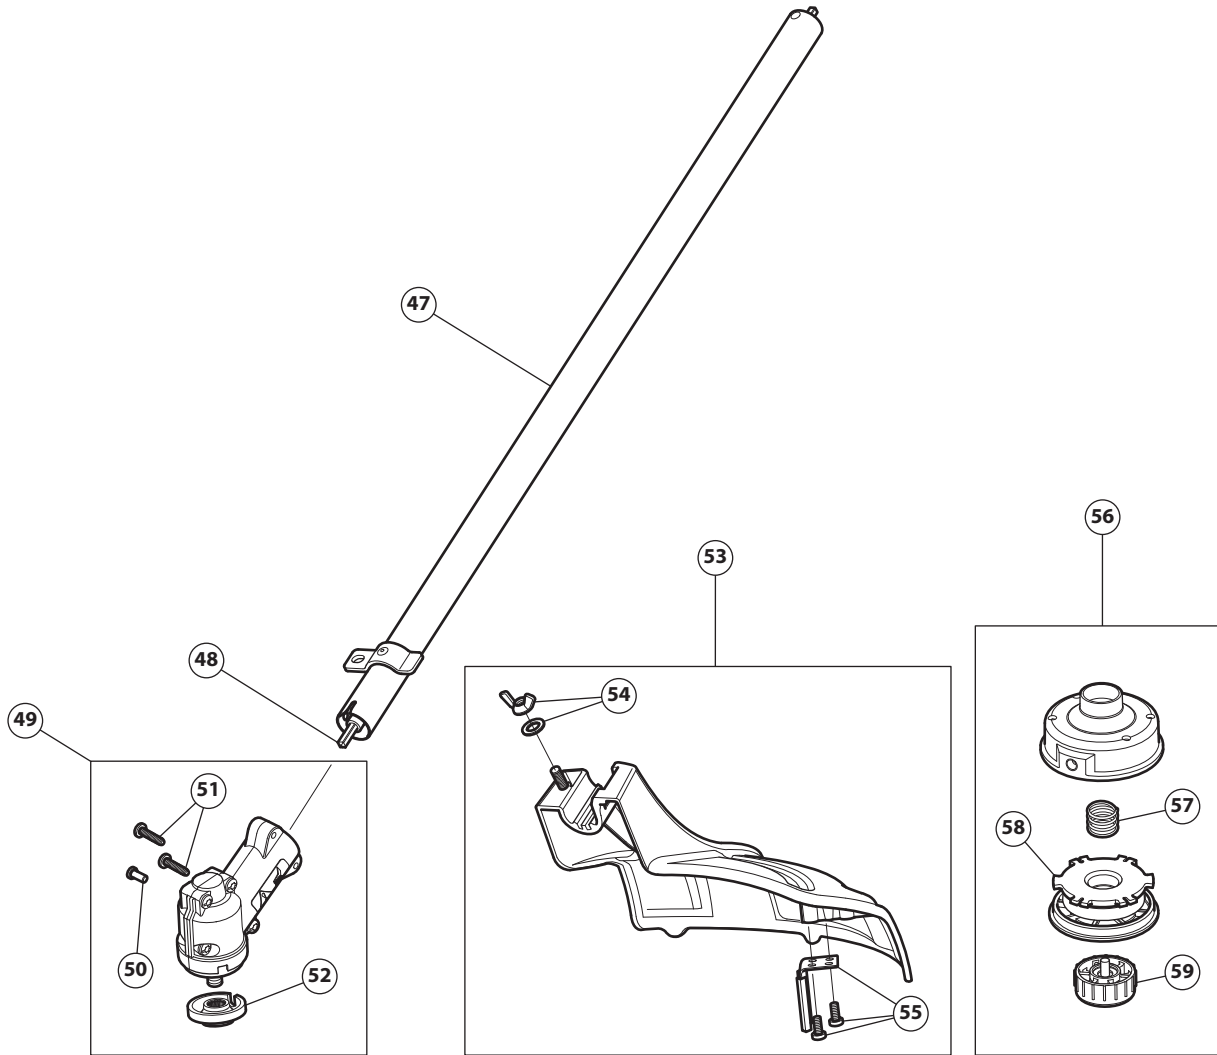

REPLACEMENT PARTS - MODEL TB27S EC

2-CYCLE TRIMMER

PPN 41AD27EC866

Item	Part No.	Description
47	841-035953S	Lower Shaft Housing Assembly
48	753-05267	Lower Flexible Drive Shaft
49	753-08180	Gearbox Assembly (includes 50 - 52)
50	791-182519	Anti-rotation Screw
51	791-182195	Gearbox Mounting Hardware
52	748-05052	Cutting Head Driver
53	841-032093S	Shield Assembly (includes 54 & 55)
54	753-04282	Shield Mounting Hardware
55	753-08355	Blade Assembly
56	753-11301	Outer Spool Assembly (includes 57 - 59)
57	791-610317B	Spring
58	753-08560	Inner Reel
59	841-050911S	Bump Knob Assembly