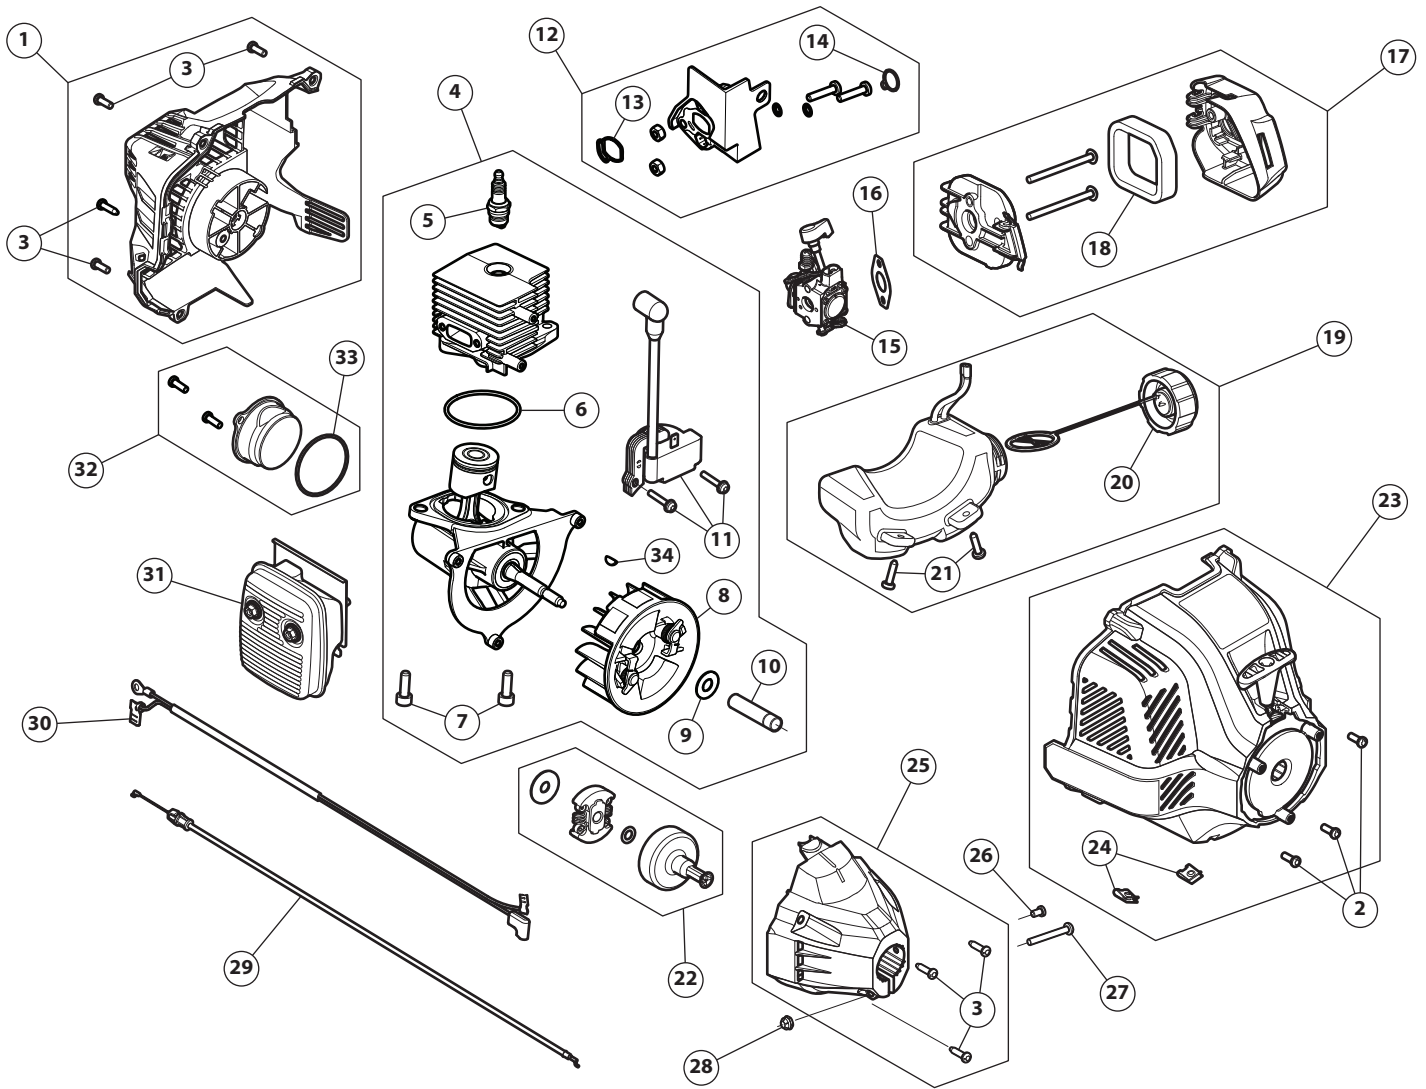

REPLACEMENT PARTS - MODEL TB25PS

2-CYCLE POLE SAW

PPN 41CD25PS766

Item	Part No.	Description	Item	Part No.	Description
1	753-10406	Rear Cover Assembly (includes 3)	18	753-06417	Air Cleaner Filter
2	791-182195	Rear Housing Screw	19	753-06183	Fuel Tank Assembly (includes 20 & 21)
3	710-04194	Cover Screw	20	791-182612	Fuel Tank Cap
4	841-0141825	Short Block Assembly (includes 5 - 11, 32 & 34)	21	9206A	Fuel Tank Screw
5	753-06847	Spark Plug	22	753-05860	Clutch Assembly
6	753-09085	Crankcase O-Ring	23	841-014381S	Starter Housing (includes 2 & 24)
7	710-06241	Crankcase Bolt	24	791-182366	U-shaped Nut
8	753-09125	Flywheel Assembly	25	753-10405	Clutch Cover (includes 3)
9	753-06247	Washer	26	791-182519	Anti-rotation Screw
10	750-04434	Spacer	27	2986	Clamp Screw
11	753-10464	Module Assembly	28	712-0161	Clamp Nut
12	753-09105	Insulator Assembly (includes 13 & 14)	29	746P06311A	Throttle Cable
13	753-06184	Insulator O-Ring	30	794-00244	Lead Wires
14	721-04972	Carburetor O-Ring	31	841-014184S	Muffler Assembly
15	753-06288	Carburetor	32	841-014301S	Electric Starter Cover Assembly (includes 33)
16	753-06253	Carburetor Gasket	33	753-09086	O-Ring
17	753-10484	Air Cleaner Cover Assembly (includes 18)	34	914-04016	Flywheel Key

REPLACEMENT PARTS - MODEL TB25PS

2-CYCLE POLE SAW

PPN 41CD25PS766

Item	Part No.	Description
35	753-06880	Upper Drive Shaft Housing Assembly
36	753-08344	Throttle Housing Assembly (includes 37 - 40)
37	791-182405	Throttle Switch Assembly
38	731-08433C-10	Throttle Trigger Lock-Out
39	731-04970B-10	Throttle Trigger
40	753-05007	Throttle Trigger Spring
41	753-06039	D-Handle (includes 42)
42	753-06040	D-Handle Bolt
43	753-1190	Split Boom Coupler Assembly (includes 44)
44	791-182057	Split Boom Coupler Screw
45	753-09226	Extension Boom
46	753-11237	Lower Drive Shaft Housing (includes 47)
47	753-11123	Flexible Drive Shaft
48	710-0599	Lower Drive Shaft Screw
49	753-05595	Sprocket Assembly
50	753-05599	Gearbox Assembly (includes 49 & 51)