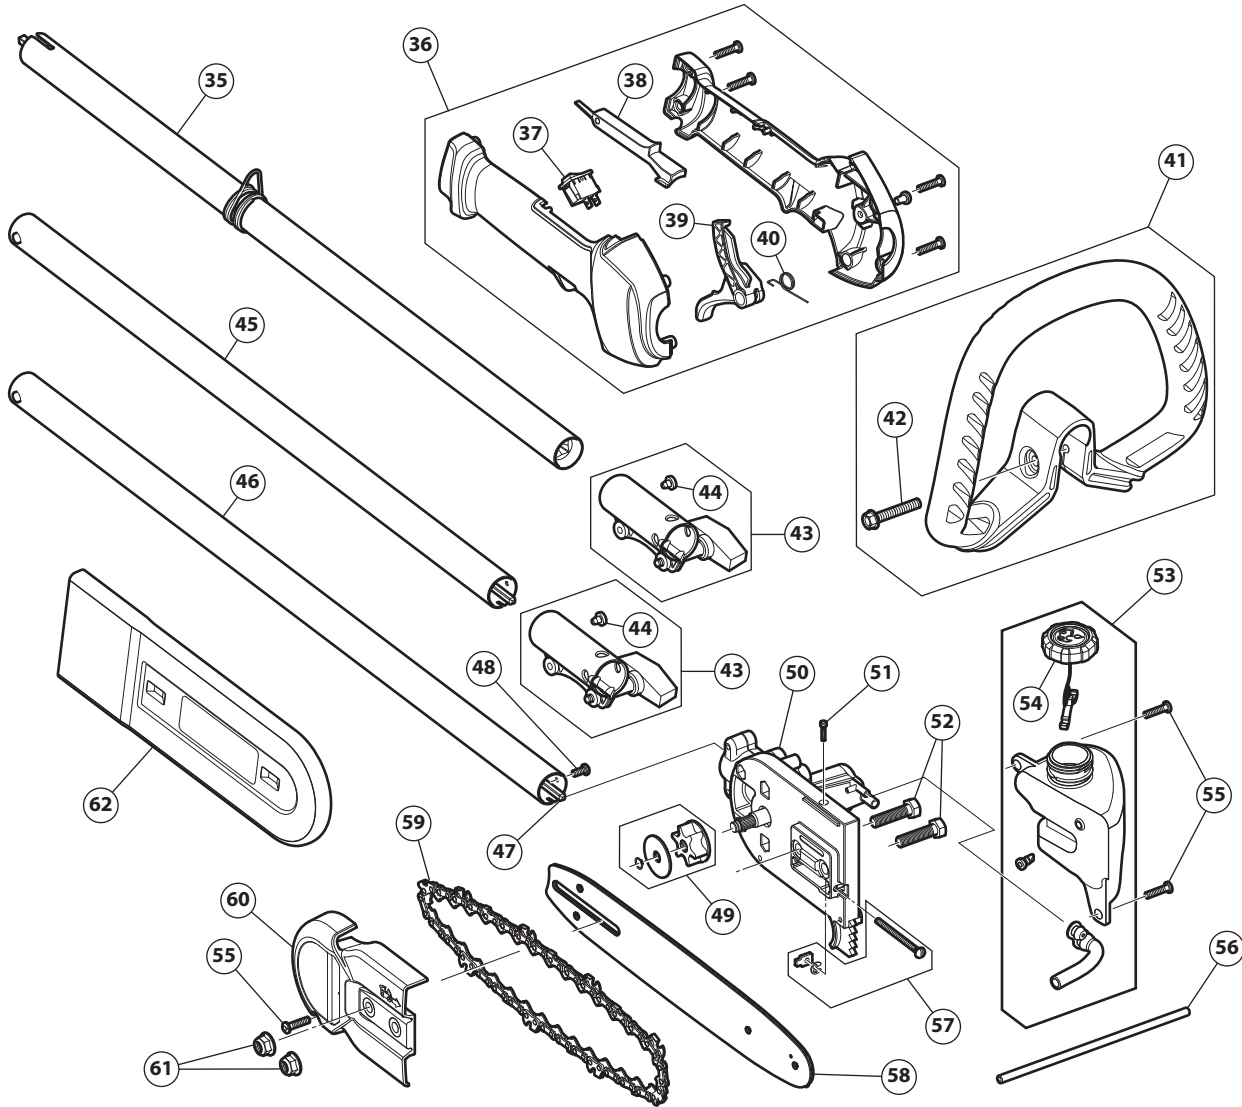

REPLACEMENT PARTS - MODEL TB25PS

2-CYCLE POLE SAW

PPN 41CD25PS766

Item	Part No.	Description	Item	Part No.	Description
1	753-10406	Rear Cover Assembly (includes 3)	18	753-06417	Air Cleaner Filter
2	791-182195	Rear Housing Screw	19	753-06183	Fuel Tank Assembly (includes 20 & 21)
3	710-04194	Cover Screw	20	791-182612	Fuel Tank Cap
4	841-0141825	Short Block Assembly (includes 5 - 11, 32 & 34)	21	9206A	Fuel Tank Screw
5	753-06847	Spark Plug	22	753-05860	Clutch Assembly
6	753-09085	Crankcase O-Ring	23	841-014381S	Starter Housing (includes 2 & 24)
7	710-06241	Crankcase Bolt	24	791-182366	U-shaped Nut
8	753-09125	Flywheel Assembly	25	753-10405	Clutch Cover (includes 3)
9	753-06247	Washer	26	791-182519	Anti-rotation Screw
10	750-04434	Spacer	27	2986	Clamp Screw
11	753-10464	Module Assembly	28	712-0161	Clamp Nut
12	753-09105	Insulator Assembly (includes 13 & 14)	29	746P06311A	Throttle Cable
13	753-06184	Insulator O-Ring	30	794-00244	Lead Wires
14	721-04972	Carburetor O-Ring	31	841-014184S	Muffler Assembly
15	753-06288	Carburetor	32	841-014301S	Electric Starter Cover Assembly (includes 33)
16	753-06253	Carburetor Gasket	33	753-09086	O-Ring
17	753-10484	Air Cleaner Cover Assembly (includes 18)	34	914-04016	Flywheel Key

REPLACEMENT PARTS - MODEL TB25PS

2-CYCLE POLE SAW

PPN 41CD25PS766

Item	Part No.	Description
35	753-06880	Upper Drive Shaft Housing Assembly
36	753-08344	Throttle Housing Assembly (includes 37 - 40)
37	791-182405	Throttle Switch Assembly
38	731-08433C-10	Throttle Trigger Lock-Out
39	731-04970B-10	Throttle Trigger
40	753-05007	Throttle Trigger Spring
41	753-06039	D-Handle (includes 42)
42	753-06040	D-Handle Bolt
43	753-1190	Split Boom Coupler Assembly (includes 44)
44	791-182057	Split Boom Coupler Screw
45	753-09226	Extension Boom
46	753-11237	Lower Drive Shaft Housing (includes 47)
47	753-11123	Flexible Drive Shaft
48	710-0599	Lower Drive Shaft Screw
49	753-05595	Sprocket Assembly
50	753-05599	Gearbox Assembly (includes 49 & 51)