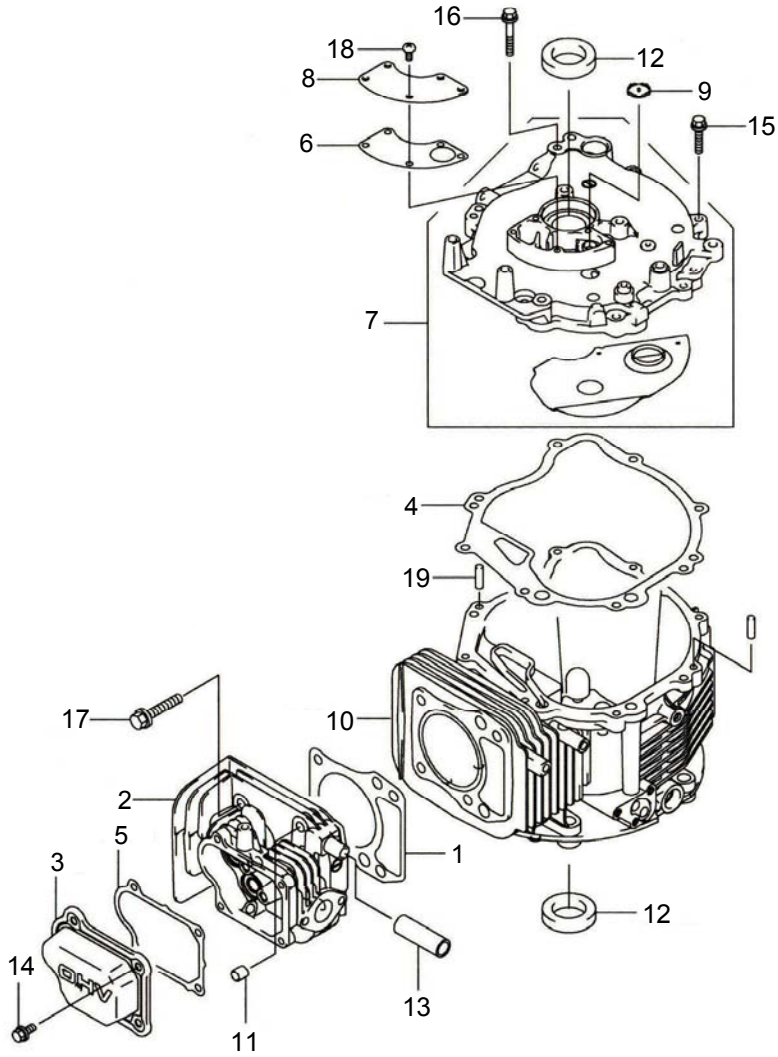

**KAWASAKI**

**FJ180V - BS05**

**FOR THE MODEL**

**CC 997ES (12AE997E710) (2006)**

REF. NO.	PART NUMBER	DESCRIPTION	QTY.
1	KM-11004-7009	Head Gasket	1
2	KM-11008-7015	Cylinder Head	1
3	KM-11022-7006	Rocker Case	1
4	KM-11061-7020	Cover Gasket	1
5	KM-11061-7023	Rocker Case Gasket	1
6	KM-11061-7031	Breather Gasket	1
7	KM-14041-7001	Cover-Complete	1
8	KM-14091-7010	Breather Cover	1
9	KM-16126-7014	Breather Valve	1
10	KM-49120-7041	Crankcase-Complete	1
11	KM-92043-7001	Pin	2
12	KM-92049-7008	Oil Seal	2
13	KM-92191-7025	Tube, 12x16x49	1
14	KM-130G0612	Flanged Bolt	4
15	KM-130G0625	Flanged Bolt	7
16	KM-130G0635	Flanged Bolt	1
17	KM-130P0840	Flanged Bolt	4
18	KM-214B0510	Pan Screw	5
19	KM-551A0612	Dowel Pin	2

**PISTON / CRANKSHAFT****FJ180V - BS05**

<b>REF. NO.</b>	<b>PART NUMBER</b>	<b>DESCRIPTION</b>	<b>QTY.</b>
1	KM-13001-7009	Piston	1
2	KM-13002-7001	Piston Pin	1
3	KM-13008-6062	Piston Ring Set	1
4	KM-13031-7054	Crankshaft With Gear	1
5	KM-13251-7011	Connecting Rod Assy.	1
6	KM-92033-7005	Snap Ring	2
7	KM-130G0630	Rod Bolt	2

**VALVE / CAMSHAFT****FJ180V - BS05**

<b>REF. NO.</b>	<b>PART NUMBER</b>	<b>DESCRIPTION</b>	<b>QTY.</b>
1	KM-12004-7003	Intake Valve	1
2	KM-12005-7003	Exhaust Valve	1
3	KM-12009-7001	Valve Spring Retainer	2
4	KM-12011-2056	Collet	2
5	KM-12016-7001	Rocker Arm	2
6	KM-12032-7001	Tappet	2
7	KM-12043-7004	Camshaft Assy.	1
8	KM-13042-7006	Weight	1
9	KM-13070-7009	Guide	1
10	KM-13116-7003	Push Rod	2
11	KM-21083-7009	Arm	1
12	KM-49078-7001	Valve Spring	2
13	KM-92009-2341	Screw	2
14	KM-92015-2253	Nut	2
15	KM-92043-7006	Pin	3
16	KM-92145-7016	Spring	1
17	KM-92153-7019	Bolt	2