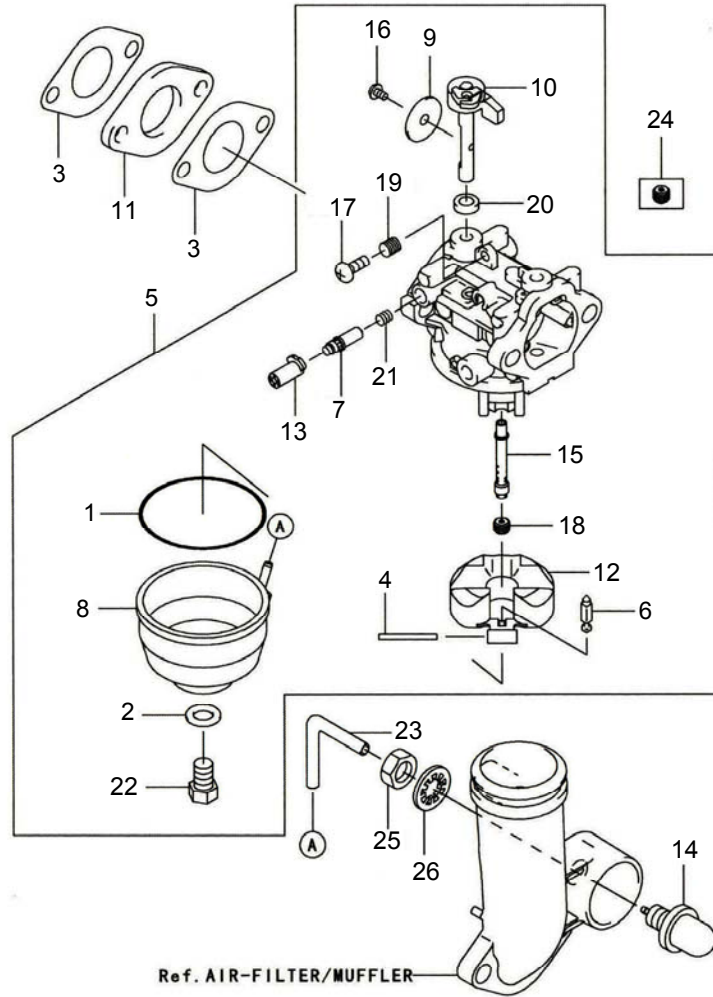

**VALVE / CAMSHAFT****FJ180V - BS05**

<b>REF. NO.</b>	<b>PART NUMBER</b>	<b>DESCRIPTION</b>	<b>QTY.</b>
1	KM-12004-7003	Intake Valve	1
2	KM-12005-7003	Exhaust Valve	1
3	KM-12009-7001	Valve Spring Retainer	2
4	KM-12011-2056	Collet	2
5	KM-12016-7001	Rocker Arm	2
6	KM-12032-7001	Tappet	2
7	KM-12043-7004	Camshaft Assy.	1
8	KM-13042-7006	Weight	1
9	KM-13070-7009	Guide	1
10	KM-13116-7003	Push Rod	2
11	KM-21083-7009	Arm	1
12	KM-49078-7001	Valve Spring	2
13	KM-92009-2341	Screw	2
14	KM-92015-2253	Nut	2
15	KM-92043-7006	Pin	3
16	KM-92145-7016	Spring	1
17	KM-92153-7019	Bolt	2

**COOLING - EQUIPMENT****FJ180V - BS05**

<b>REF. NO.</b>	<b>PART NUMBER</b>	<b>DESCRIPTION</b>	<b>QTY.</b>
1	KM-11053-7009	Fan Bracket	1
2	KM-13280-7001	Holder	2
3	KM-14037-7017	Screen	1
4	KM-16146-7012	Cover	1
5	KM-59041-7009	Fan	1
6	KM-59066-7016	Fan Housing	1
7	KM-130G0612	Flanged Bolt	2

**ELECTRIC - EQUIPMENT****FJ180V - BS05**

<b>REF. NO.</b>	<b>PART NUMBER</b>	<b>DESCRIPTION</b>	<b>QTY.</b>
1	KM-14090-2108	Cover	1
2	KM-16073-2192	Insulator	1
3	KM-21169-2071	Terminal	1
4	KM-21171-7011	Ignition Coil Assy.	1
5	KM-21193-7026	Flywheel	1
6	KM-26011-7013	Lead Wire	1
7	KM-26031-7004	Harness	1
8	KM-92037-2011	Clamp	1
9	KM-92038-2077	Flywheel Key	1
10	KM-BPR5ES	Spark Plug	1
11	KM-92072-7003	Band	1
12	KM-92153-7012	Bolt, 4x16	1
13	KM-92153-7030	Bolt, 12x30	1
14	KM-130B0620	Flanged Bolt	2
15	KM-311B0400	Hex Nut	1
16	KM-410B0400	Plain Washer	1

**CONTROL - EQUIPMENT****FJ180V - BS05**

<b>REF. NO.</b>	<b>PART NUMBER</b>	<b>DESCRIPTION</b>	<b>QTY.</b>
1	KM-16171-7015	Throttle Link	1
2	KM-39003-7002	Pivot Arm	1
3	KM-39129-7007	Governor Spring	1
4	KM-42036-2051	Sleeve	1
5	KM-49103-7005	Governor Arm	1
6	KM-49110-7002	Governor Assy.	1
7	KM-59226-7014	Control Panel	1
8	KM-92002-2269	Bolt	1
9	KM-92015-1193	Nut	1
10	KM-92200-2036	Spacer	1
11	KM-92145-7025	Throttle Spring	1
12	KM-92200-2029	Washer, 6.5x11.5x2.0	1
13	KM-130G0612	Flanged Bolt	2
14	KM-554A0600	Snap Pin	1