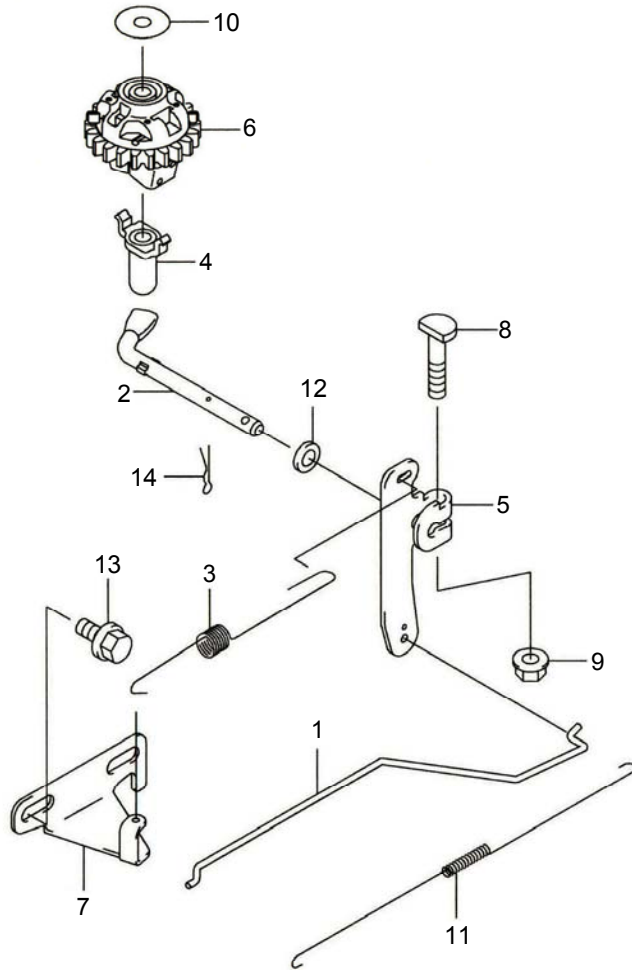

**PISTON / CRANKSHAFT****FJ180V - BS05**

<b>REF. NO.</b>	<b>PART NUMBER</b>	<b>DESCRIPTION</b>	<b>QTY.</b>
1	KM-13001-7009	Piston	1
2	KM-13002-7001	Piston Pin	1
3	KM-13008-6062	Piston Ring Set	1
4	KM-13031-7054	Crankshaft With Gear	1
5	KM-13251-7011	Connecting Rod Assy.	1
6	KM-92033-7005	Snap Ring	2
7	KM-130G0630	Rod Bolt	2

**VALVE / CAMSHAFT****FJ180V - BS05**

<b>REF. NO.</b>	<b>PART NUMBER</b>	<b>DESCRIPTION</b>	<b>QTY.</b>
1	KM-12004-7003	Intake Valve	1
2	KM-12005-7003	Exhaust Valve	1
3	KM-12009-7001	Valve Spring Retainer	2
4	KM-12011-2056	Collet	2
5	KM-12016-7001	Rocker Arm	2
6	KM-12032-7001	Tappet	2
7	KM-12043-7004	Camshaft Assy.	1
8	KM-13042-7006	Weight	1
9	KM-13070-7009	Guide	1
10	KM-13116-7003	Push Rod	2
11	KM-21083-7009	Arm	1
12	KM-49078-7001	Valve Spring	2
13	KM-92009-2341	Screw	2
14	KM-92015-2253	Nut	2
15	KM-92043-7006	Pin	3
16	KM-92145-7016	Spring	1
17	KM-92153-7019	Bolt	2

**LUBRICATION - EQUIPMENT****FJ180V - BS05**

<b>REF. NO.</b>	<b>PART NUMBER</b>	<b>DESCRIPTION</b>	<b>QTY.</b>
1	KM-11061-7030	Gasket, 12x19x1.27	1
2	KM-14075-7007	Dipstick Cap Assy.	1
3	KM-14091-7011	Oil Filter Cover	1
4	KM-16154-7002	Oil Pump Rotor (Outer)	1
5	KM-16154-7004	Oil Pump Rotor (Inner)	1
6	KM-59231-7004	Filler Tube	1
7	KM-92055-2151	O-Ring	1
8	KM-92151-7012	Bolt, 6x12	2
9	KM-92153-7007	Bolt	1
10	KM-92153-7016	Bolt, 12x12	1
11	KM-92170-1577	Clamp	1
12	KM-130G0612	Flanged Bolt	1
13	KM-670D2016	O-Ring, 16mm	1

**CONTROL - EQUIPMENT****FJ180V - BS05**

<b>REF. NO.</b>	<b>PART NUMBER</b>	<b>DESCRIPTION</b>	<b>QTY.</b>
1	KM-16171-7015	Throttle Link	1
2	KM-39003-7002	Pivot Arm	1
3	KM-39129-7007	Governor Spring	1
4	KM-42036-2051	Sleeve	1
5	KM-49103-7005	Governor Arm	1
6	KM-49110-7002	Governor Assy.	1
7	KM-59226-7014	Control Panel	1
8	KM-92002-2269	Bolt	1
9	KM-92015-1193	Nut	1
10	KM-92200-2036	Spacer	1
11	KM-92145-7025	Throttle Spring	1
12	KM-92200-2029	Washer, 6.5x11.5x2.0	1
13	KM-130G0612	Flanged Bolt	2
14	KM-554A0600	Snap Pin	1