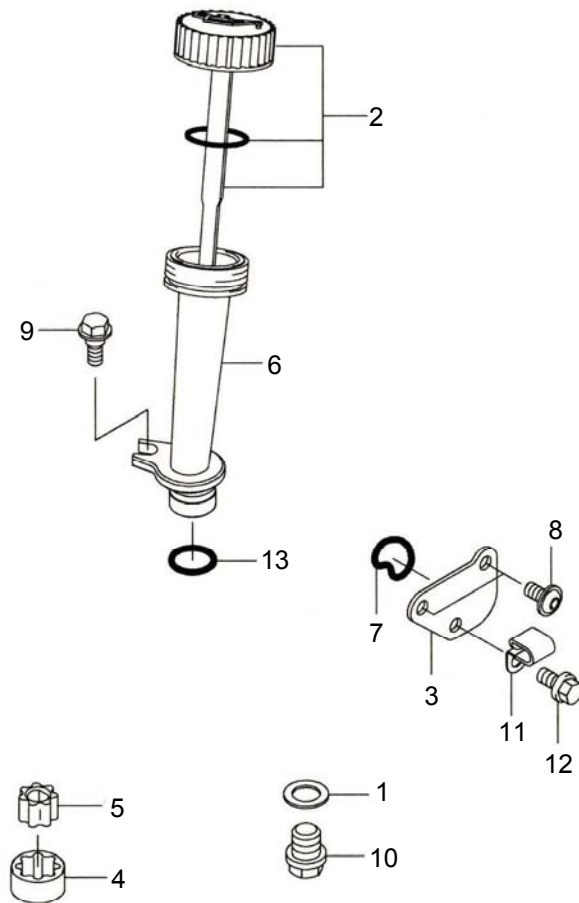

**KAWASAKI**

**FJ180V - BS05**

**FOR THE MODEL**

**CC 997ES (12AE997E710) (2006)**

REF. NO.	PART NUMBER	DESCRIPTION	QTY.
1	KM-11004-7009	Head Gasket	1
2	KM-11008-7015	Cylinder Head	1
3	KM-11022-7006	Rocker Case	1
4	KM-11061-7020	Cover Gasket	1
5	KM-11061-7023	Rocker Case Gasket	1
6	KM-11061-7031	Breather Gasket	1
7	KM-14041-7001	Cover-Complete	1
8	KM-14091-7010	Breather Cover	1
9	KM-16126-7014	Breather Valve	1
10	KM-49120-7041	Crankcase-Complete	1
11	KM-92043-7001	Pin	2
12	KM-92049-7008	Oil Seal	2
13	KM-92191-7025	Tube, 12x16x49	1
14	KM-130G0612	Flanged Bolt	4
15	KM-130G0625	Flanged Bolt	7
16	KM-130G0635	Flanged Bolt	1
17	KM-130P0840	Flanged Bolt	4
18	KM-214B0510	Pan Screw	5
19	KM-551A0612	Dowel Pin	2

**PISTON / CRANKSHAFT****FJ180V - BS05**

<b>REF. NO.</b>	<b>PART NUMBER</b>	<b>DESCRIPTION</b>	<b>QTY.</b>
1	KM-13001-7009	Piston	1
2	KM-13002-7001	Piston Pin	1
3	KM-13008-6062	Piston Ring Set	1
4	KM-13031-7054	Crankshaft With Gear	1
5	KM-13251-7011	Connecting Rod Assy.	1
6	KM-92033-7005	Snap Ring	2
7	KM-130G0630	Rod Bolt	2

**VALVE / CAMSHAFT****FJ180V - BS05**

<b>REF. NO.</b>	<b>PART NUMBER</b>	<b>DESCRIPTION</b>	<b>QTY.</b>
1	KM-12004-7003	Intake Valve	1
2	KM-12005-7003	Exhaust Valve	1
3	KM-12009-7001	Valve Spring Retainer	2
4	KM-12011-2056	Collet	2
5	KM-12016-7001	Rocker Arm	2
6	KM-12032-7001	Tappet	2
7	KM-12043-7004	Camshaft Assy.	1
8	KM-13042-7006	Weight	1
9	KM-13070-7009	Guide	1
10	KM-13116-7003	Push Rod	2
11	KM-21083-7009	Arm	1
12	KM-49078-7001	Valve Spring	2
13	KM-92009-2341	Screw	2
14	KM-92015-2253	Nut	2
15	KM-92043-7006	Pin	3
16	KM-92145-7016	Spring	1
17	KM-92153-7019	Bolt	2