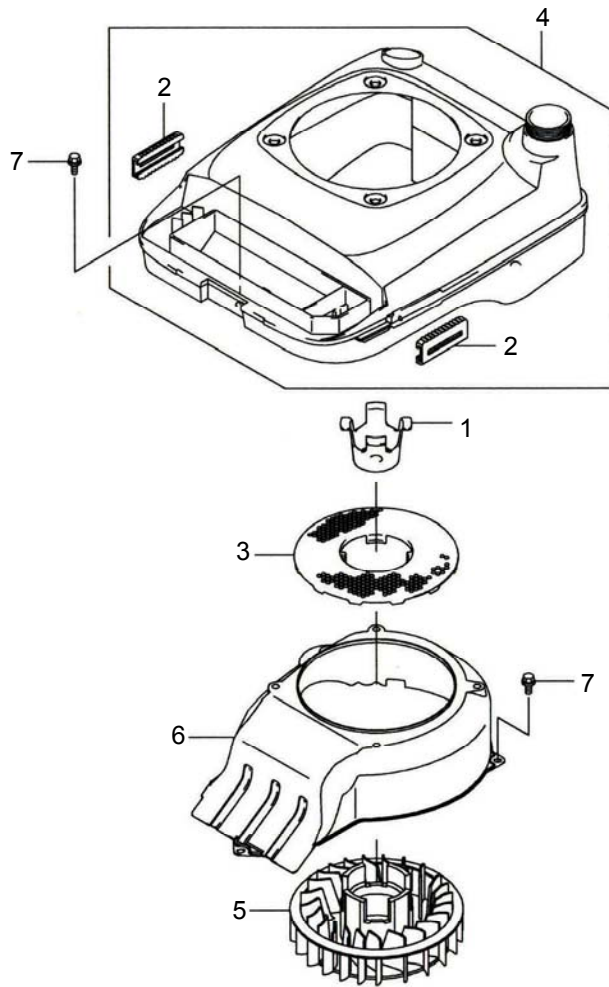

COOLING - EQUIPMENT

FJ180V - BS05

REF. NO.	PART NUMBER	DESCRIPTION	QTY.
1	KM-11053-7009	Fan Bracket	1
2	KM-13280-7001	Holder	2
3	KM-14037-7017	Screen	1
4	KM-16146-7012	Cover	1
5	KM-59041-7009	Fan	1
6	KM-59066-7016	Fan Housing	1
7	KM-130G0612	Flanged Bolt	2