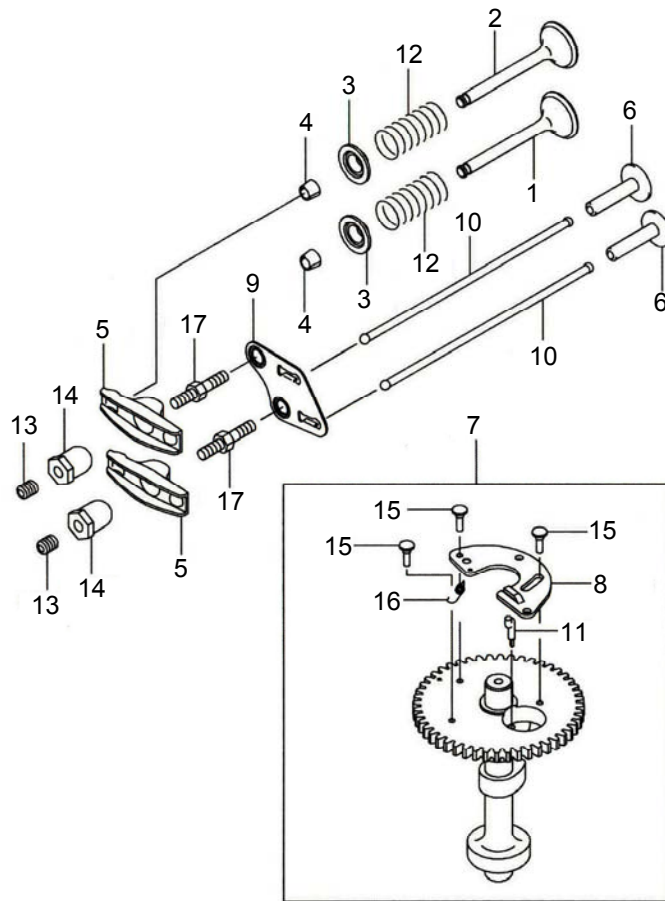

**KAWASAKI**

**FJ180V - BS05**

**FOR THE MODEL**

**CC 997ES (12AE997E710) (2006)**

REF. NO.	PART NUMBER	DESCRIPTION	QTY.
1	KM-11004-7009	Head Gasket	1
2	KM-11008-7015	Cylinder Head	1
3	KM-11022-7006	Rocker Case	1
4	KM-11061-7020	Cover Gasket	1
5	KM-11061-7023	Rocker Case Gasket	1
6	KM-11061-7031	Breather Gasket	1
7	KM-14041-7001	Cover-Complete	1
8	KM-14091-7010	Breather Cover	1
9	KM-16126-7014	Breather Valve	1
10	KM-49120-7041	Crankcase-Complete	1
11	KM-92043-7001	Pin	2
12	KM-92049-7008	Oil Seal	2
13	KM-92191-7025	Tube, 12x16x49	1
14	KM-130G0612	Flanged Bolt	4
15	KM-130G0625	Flanged Bolt	7
16	KM-130G0635	Flanged Bolt	1
17	KM-130P0840	Flanged Bolt	4
18	KM-214B0510	Pan Screw	5
19	KM-551A0612	Dowel Pin	2

**PISTON / CRANKSHAFT****FJ180V - BS05**

<b>REF. NO.</b>	<b>PART NUMBER</b>	<b>DESCRIPTION</b>	<b>QTY.</b>
1	KM-13001-7009	Piston	1
2	KM-13002-7001	Piston Pin	1
3	KM-13008-6062	Piston Ring Set	1
4	KM-13031-7054	Crankshaft With Gear	1
5	KM-13251-7011	Connecting Rod Assy.	1
6	KM-92033-7005	Snap Ring	2
7	KM-130G0630	Rod Bolt	2

**VALVE / CAMSHAFT****FJ180V - BS05**

<b>REF. NO.</b>	<b>PART NUMBER</b>	<b>DESCRIPTION</b>	<b>QTY.</b>
1	KM-12004-7003	Intake Valve	1
2	KM-12005-7003	Exhaust Valve	1
3	KM-12009-7001	Valve Spring Retainer	2
4	KM-12011-2056	Collet	2
5	KM-12016-7001	Rocker Arm	2
6	KM-12032-7001	Tappet	2
7	KM-12043-7004	Camshaft Assy.	1
8	KM-13042-7006	Weight	1
9	KM-13070-7009	Guide	1
10	KM-13116-7003	Push Rod	2
11	KM-21083-7009	Arm	1
12	KM-49078-7001	Valve Spring	2
13	KM-92009-2341	Screw	2
14	KM-92015-2253	Nut	2
15	KM-92043-7006	Pin	3
16	KM-92145-7016	Spring	1
17	KM-92153-7019	Bolt	2