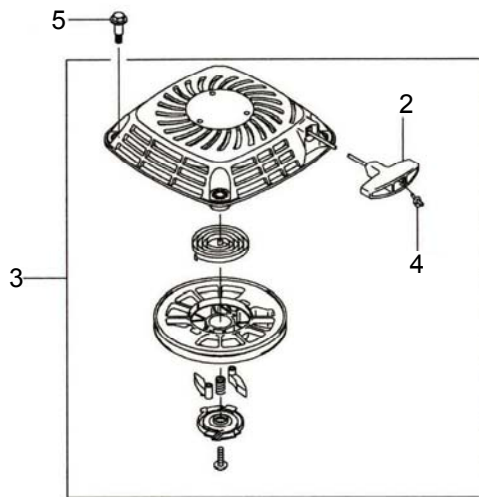

STARTER

FJ180V - BS05

REF. NO.	PART NUMBER	DESCRIPTION	QTY.
1	KM-21163-7017	Electric Starter	1
2	KM-46075-7002	Grip	1
3	KM-49088-7017	Recoil Starter	1
4	KM-59106-7003	Rope	1
5	KM-92153-7021	Bolt, M6	4
6	KM-130G0620	Flanged Bolt	2