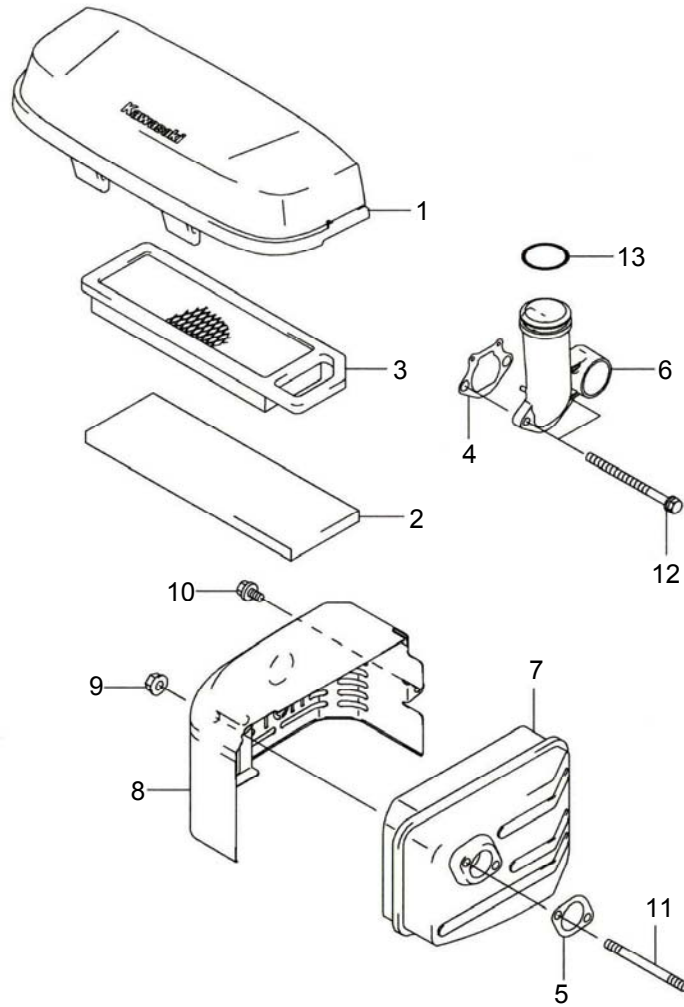

AIR FILTER / MUFFLER

FJ180V - BS05

REF. NO.	PART NUMBER	DESCRIPTION	QTY.
1	KM-11011-7024	Air Filter Case	1
2	KM-11013-7018	Pre Filter Element	1
3	KM-11029-7010	Air Filter Element	1
4	KM-11061-7012	Intake Pipe Gasket	1
5	KM-11061-7029	Muffler Gasket	1
6	KM-16060-7012	Intake Pipe	1
7	KM-49070-7011	Muffler	1
8	KM-49106-7007	Muffler Cover	1
9	KM-92015-1193	Nut	2
10	KM-92153-7023	Bolt	1
11	KM-172G0680	Stud Bolt	2
12	KM-186B0680	Bolt	2
13	KM-670B3032	O-Ring	1