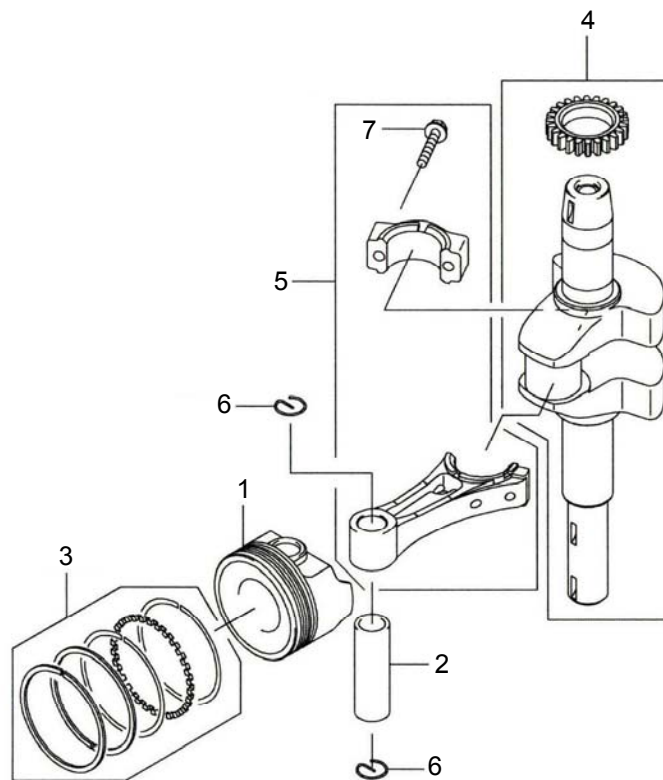

**KAWASAKI**

**FJ180V - BS05**

**FOR THE MODEL**

**CC 997ES (12AE997E710) (2006)**

REF. NO.	PART NUMBER	DESCRIPTION	QTY.
1	KM-11004-7009	Head Gasket	1
2	KM-11008-7015	Cylinder Head	1
3	KM-11022-7006	Rocker Case	1
4	KM-11061-7020	Cover Gasket	1
5	KM-11061-7023	Rocker Case Gasket	1
6	KM-11061-7031	Breather Gasket	1
7	KM-14041-7001	Cover-Complete	1
8	KM-14091-7010	Breather Cover	1
9	KM-16126-7014	Breather Valve	1
10	KM-49120-7041	Crankcase-Complete	1
11	KM-92043-7001	Pin	2
12	KM-92049-7008	Oil Seal	2
13	KM-92191-7025	Tube, 12x16x49	1
14	KM-130G0612	Flanged Bolt	4
15	KM-130G0625	Flanged Bolt	7
16	KM-130G0635	Flanged Bolt	1
17	KM-130P0840	Flanged Bolt	4
18	KM-214B0510	Pan Screw	5
19	KM-551A0612	Dowel Pin	2

**PISTON / CRANKSHAFT****FJ180V - BS05**

<b>REF. NO.</b>	<b>PART NUMBER</b>	<b>DESCRIPTION</b>	<b>QTY.</b>
1	KM-13001-7009	Piston	1
2	KM-13002-7001	Piston Pin	1
3	KM-13008-6062	Piston Ring Set	1
4	KM-13031-7054	Crankshaft With Gear	1
5	KM-13251-7011	Connecting Rod Assy.	1
6	KM-92033-7005	Snap Ring	2
7	KM-130G0630	Rod Bolt	2

**VALVE / CAMSHAFT****FJ180V - BS05**

<b>REF. NO.</b>	<b>PART NUMBER</b>	<b>DESCRIPTION</b>	<b>QTY.</b>
1	KM-12004-7003	Intake Valve	1
2	KM-12005-7003	Exhaust Valve	1
3	KM-12009-7001	Valve Spring Retainer	2
4	KM-12011-2056	Collet	2
5	KM-12016-7001	Rocker Arm	2
6	KM-12032-7001	Tappet	2
7	KM-12043-7004	Camshaft Assy.	1
8	KM-13042-7006	Weight	1
9	KM-13070-7009	Guide	1
10	KM-13116-7003	Push Rod	2
11	KM-21083-7009	Arm	1
12	KM-49078-7001	Valve Spring	2
13	KM-92009-2341	Screw	2
14	KM-92015-2253	Nut	2
15	KM-92043-7006	Pin	3
16	KM-92145-7016	Spring	1
17	KM-92153-7019	Bolt	2