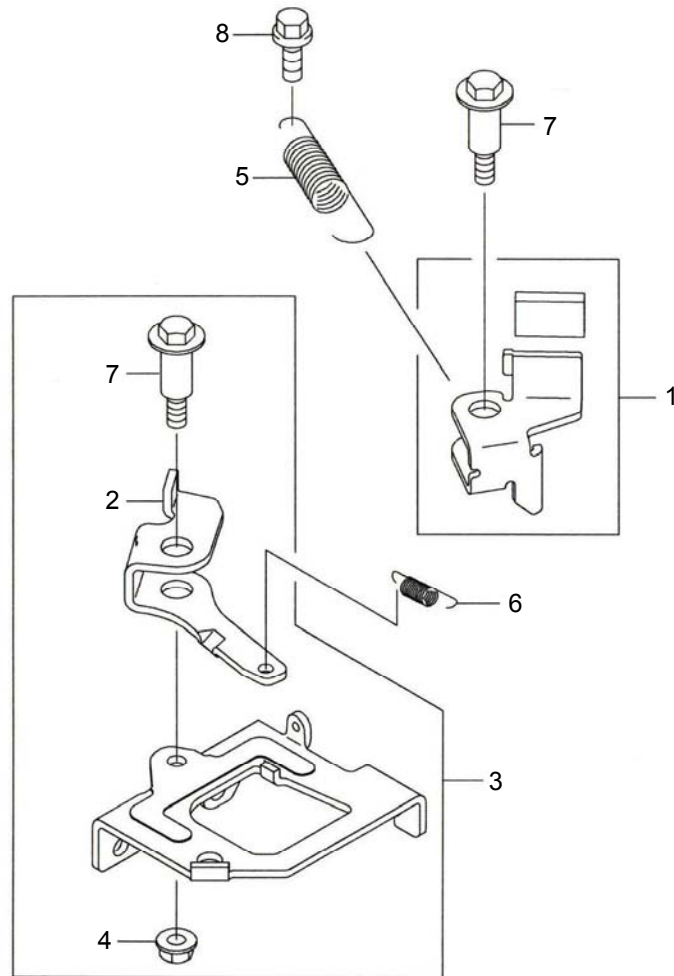

REF. NO.	PART NUMBER	DESCRIPTION	QTY.
1	KM-13236-7006	Lever	1
2	KM-21083-7016	Arm	1
3	KM-41035-7005	Brake Panel Assy.	1
4	KM-92015-1193	Nut	1
5	KM-92145-7023	Spring	1
6	KM-92145-7032	Spring	1
7	KM-92153-7020	Bolt	2
8	KM-130B0610	Flanged Bolt	1