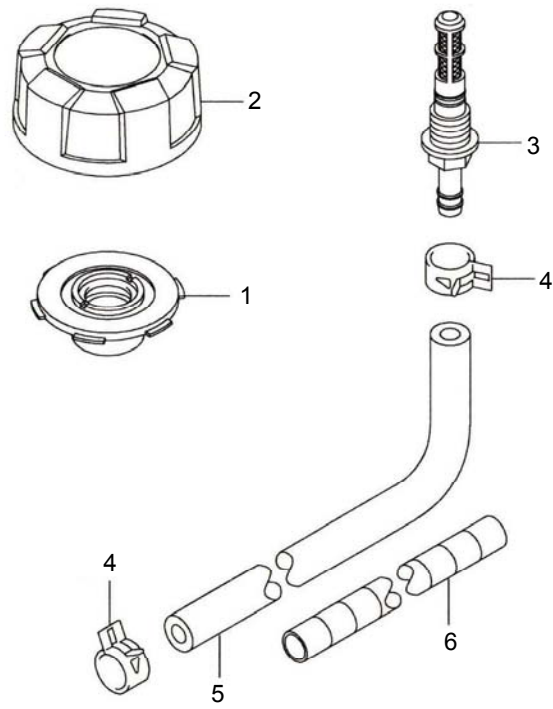

FUEL TANK / FUEL VALVE

FJ180V - BS05

REF. NO.	PART NUMBER	DESCRIPTION	QTY.
1	KM-11060-2145	Gasket	1
2	KM-51049-2087	Fuel Cap	1
3	KM-59071-7012	Joint, In Tank Filter	1
4	KM-92170-2088	Clamp	2
5	KM-92192-7005	Tube, 6.35x12.7x285	1
6	KM-92192-7007	Tube	1